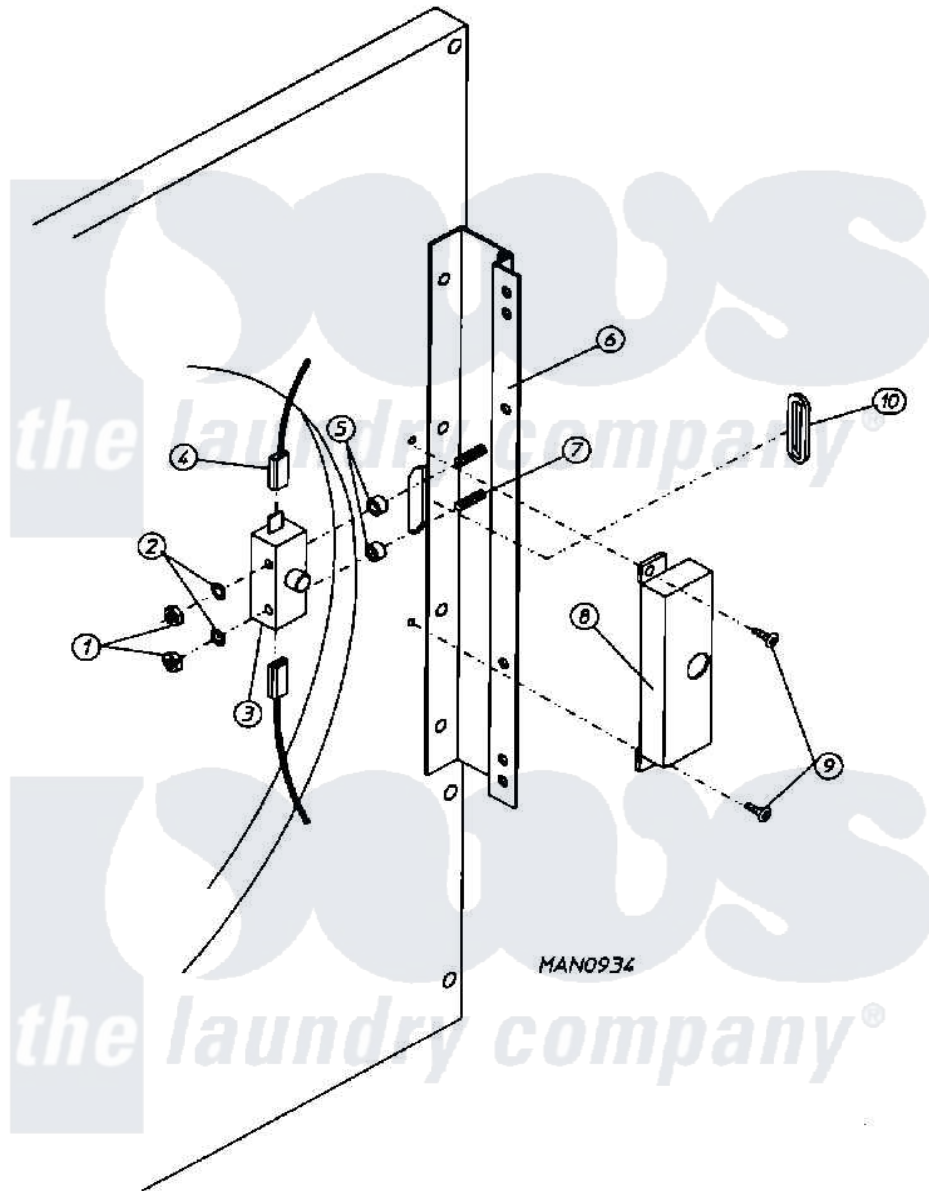

Maytag MDG30PC2AW 11 - MAIN DOOR SWITCH HOUSING (PC2)

Maytag [Residential Maytag MDG30PC2AW Dryer Parts](#) Parts Diagram 11 - MAIN DOOR SWITCH HOUSING (PC2)
 Click on the part number to view part

Item	Original Part Number	Replaced By	Status	Part Description
000	W10124350		Not Available	ORDER PARTS FROM AMERICAN DRYER CORP AT 508-678-9000
001	A152013	152013		6-32 Hex N
002	A153008	153008		6 Split L
003	A137005	W10146741		SDS Door S
004	A121028	121028		1 4 X.032
005	A154281	154281		3 8 Stand
006	A800448	800448		12 1 2 Ma
007	A153565	153565		6-32 X 1 S
008	A313218			MAIN DOOR
009	A150201	150201		10-32 X 1
010	A121405	121405		Rubber Gro