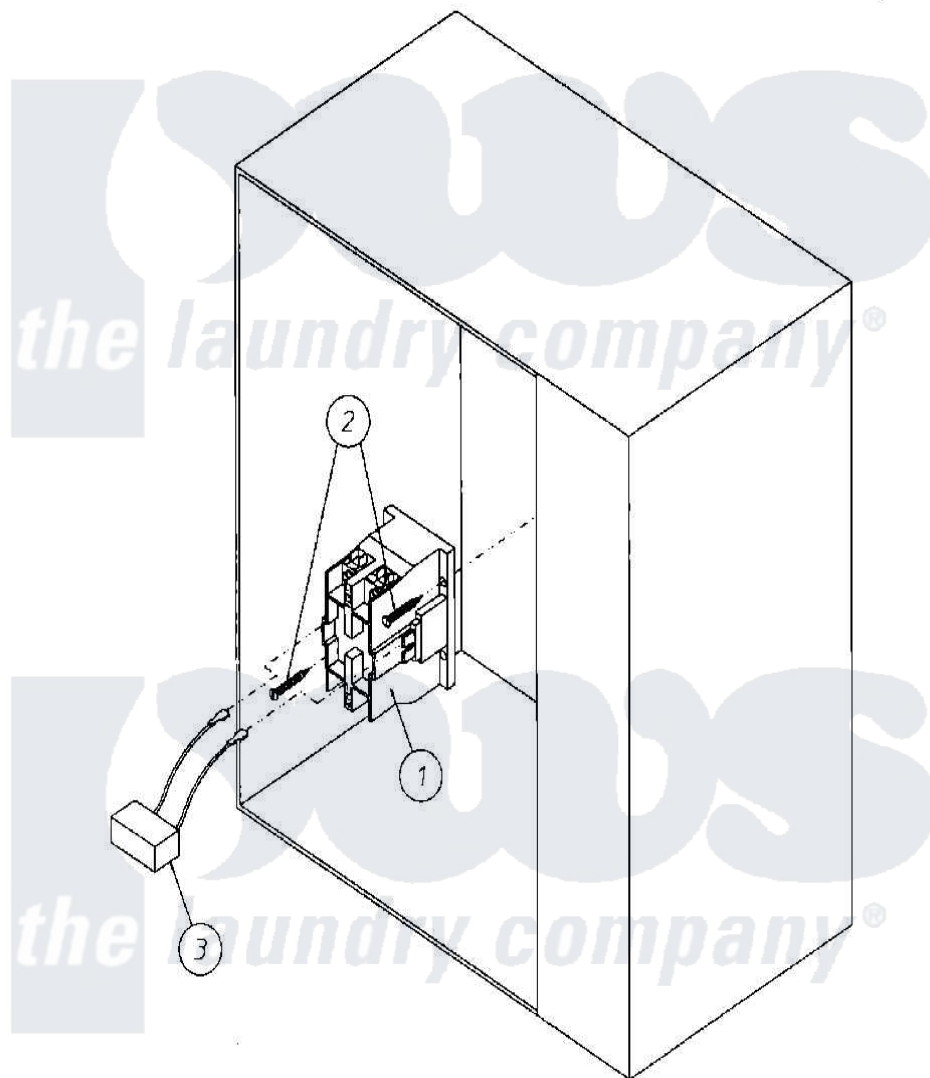

Maytag MDG30PC2Ax 01 - ELECTRICAL RELAY PANEL ASSEMBLY

Maytag [Residential Maytag MDG30PC2Ax Dryer Parts](#) Parts Diagram 01 - ELECTRICAL RELAY PANEL ASSEMBLY
 Click on the part number to view part

Item	Original Part Number	Replaced By	Status	Part Description
000	W10124350		Not Available	ORDER PARTS FROM AMERICAN DRYER CORP AT 508-678-9000
001	A132451			CONTACTOR, TWO POLE
002	A150299	150299		10 X 1 H
003	A150301	150301		8-18 X 7
"	A322809	322809		Back Elect
"	A824828	W10147397		RC Network