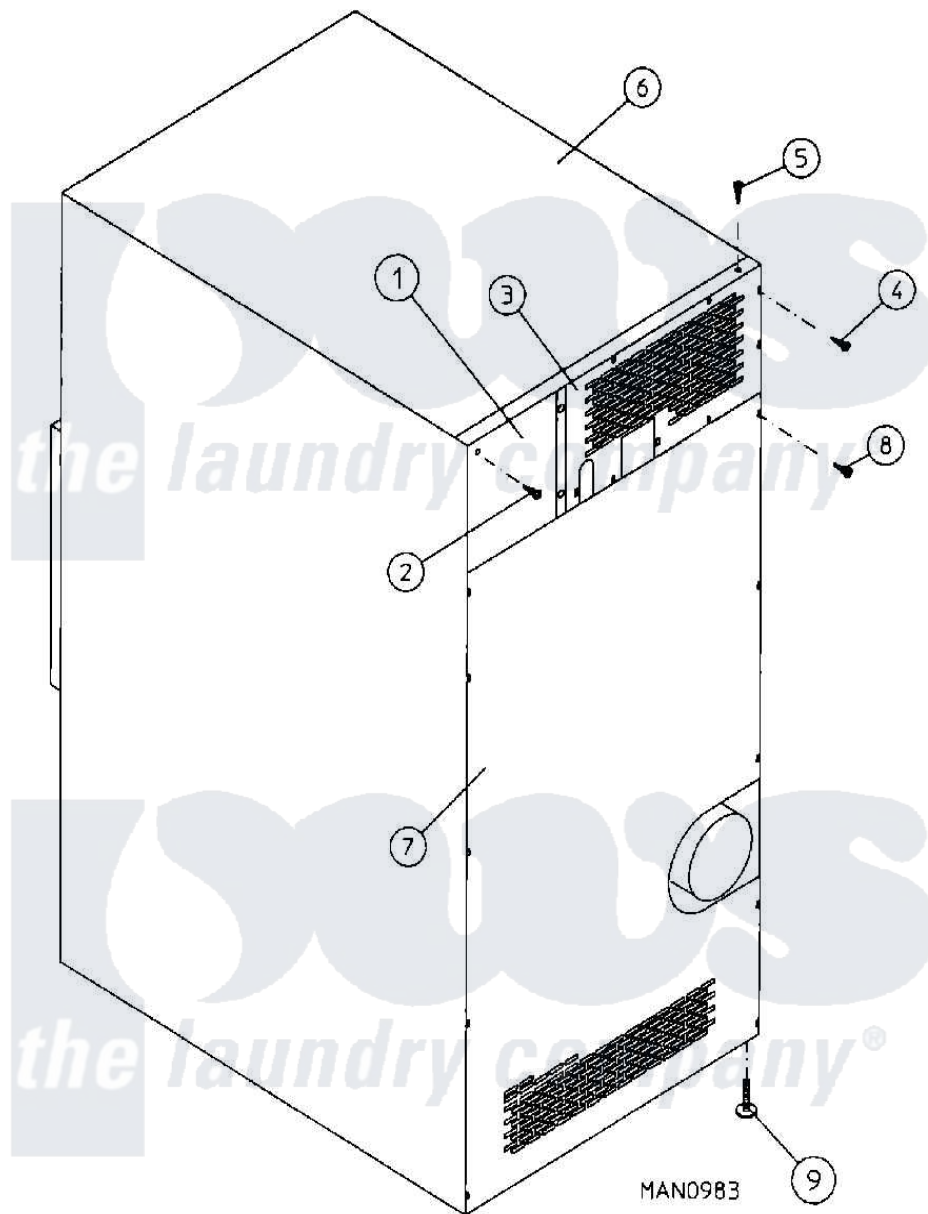

Maytag MDG30PC2Ax 02 - CABINET

Maytag [Residential Maytag MDG30PC2Ax Dryer Parts](#) Parts Diagram 02 - CABINET
 Click on the part number to view part

Item	Original Part Number	Replaced By	Status	Part Description
000	W10124350		Not Available	ORDER PARTS FROM AMERICAN DRYER CORP AT 508-678-9000
001	A322809	322809		Back Elect
002	A150301	150301		8-18 X 7
003	A314411		Not Available	TOP, BACKGUARD
004	A150301	150301		8-18 X 7
005	A150301	150301		8-18 X 7
006	A312535	W10146835		Ad50 Hr-EI
007	A314412		Not Available	BOTTOM, (BACKGUARD)
008	A150301	150301		8-18 X 7
009	A103500			LEVELING L