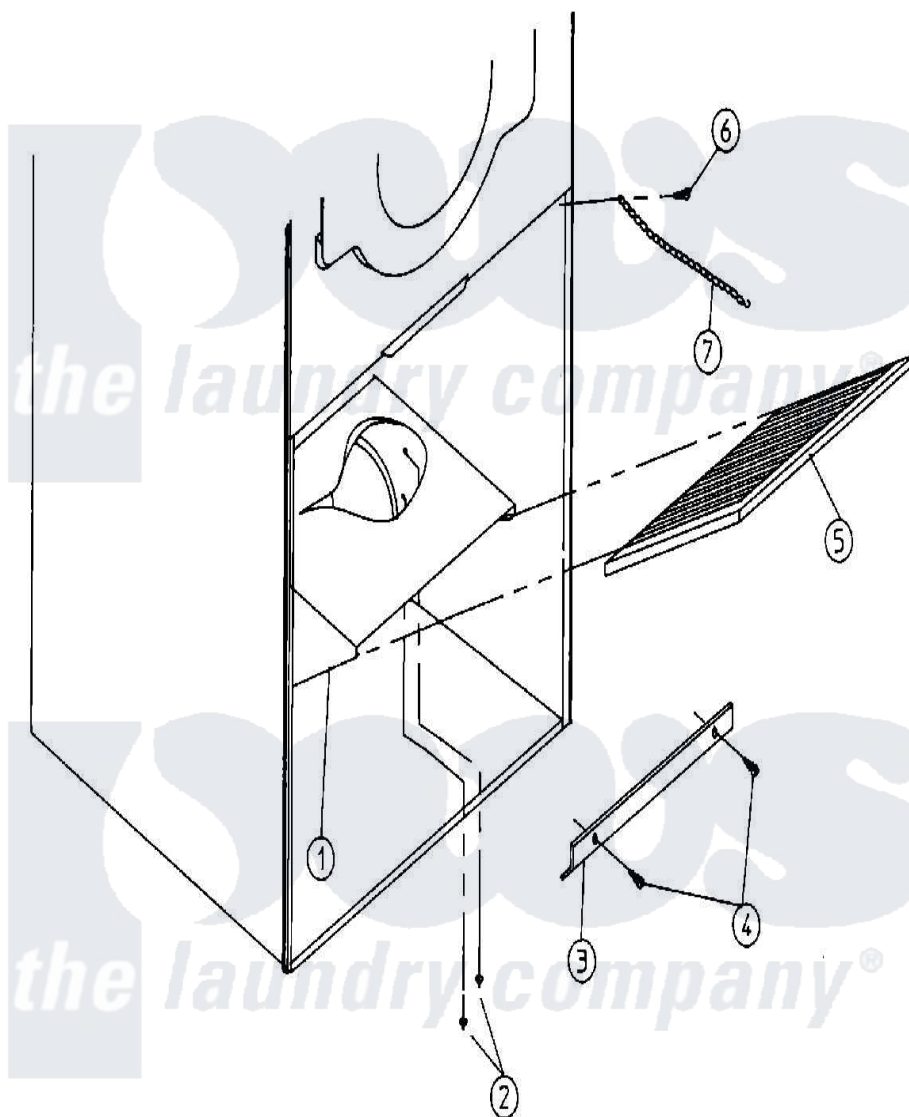

Maytag MDG30PC2Ax 03 - LINT TRAP ASSEMBLY

Maytag Residential Maytag MDG30PC2Ax Dryer Parts Parts Diagram 03 - LINT TRAP ASSEMBLY

[Click on the part number to view part](#)

Item	Original Part Number	Replaced By	Status	Part Description
000	W10124350		Not Available	ORDER PARTS FROM AMERICAN DRYER CORP AT 508-678-9000
001	A800408	W10147054		30 LinT T
"	A800409	W10147055		30 LinT T
002	A154200			5 32 RIVE
003	A304102	W10146786		30 Lint S
004	A150300	5307527001		Switch
005	A800503	W10147061		285-30-24-
006	A150419	150419		6 X 1 2 T
007	A108120	108120		Chain For
"	A150418	150418		Dlh 4 X .1