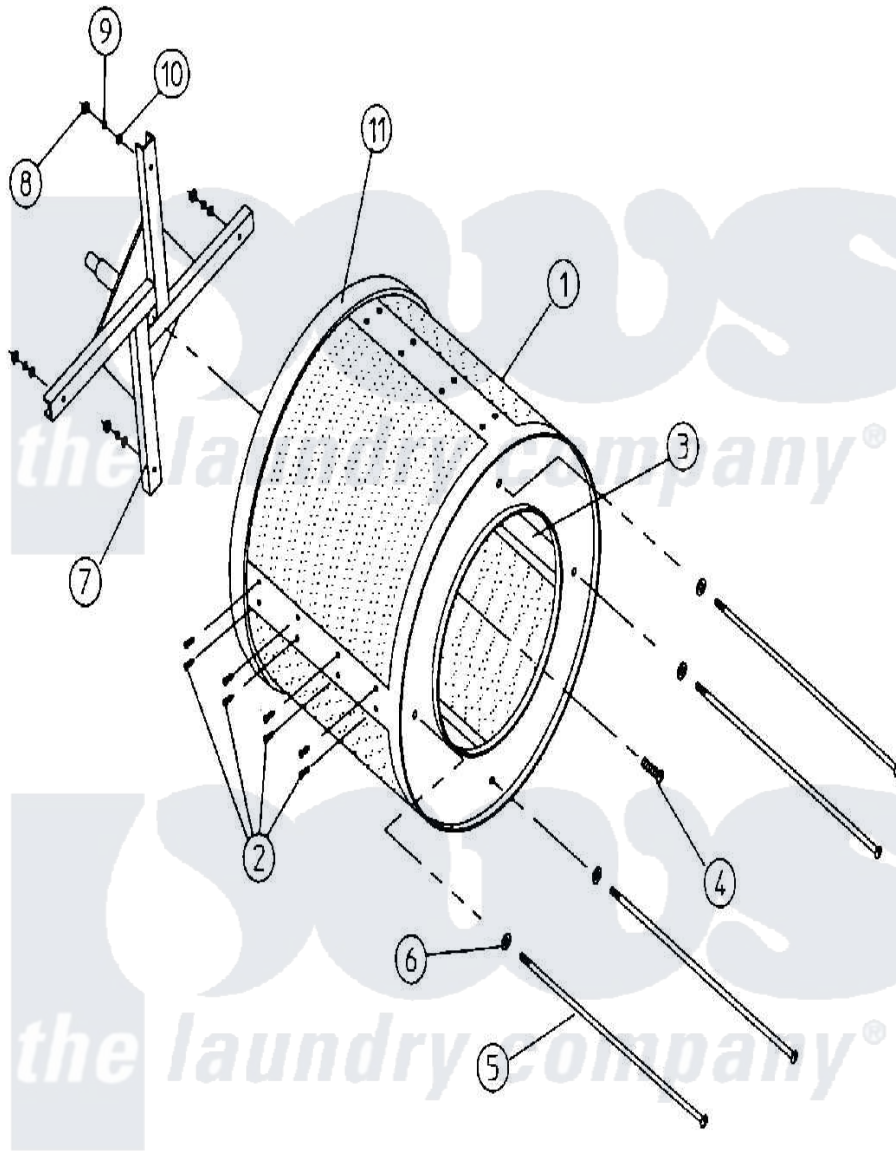

Maytag MDG30PC2Ax 04 - TUMBLER & SUPPORT ASSEMBLY

MAN0309

Maytag [Residential Maytag MDG30PC2Ax Dryer Parts](#) Parts Diagram 04 - TUMBLER & SUPPORT ASSEMBLY
 Click on the part number to view part

Item	Original Part Number	Replaced By	Status	Part Description
000	W10124350		Not Available	ORDER PARTS FROM AMERICAN DRYER CORP AT 508-678-9000
001	A800703	800703		30 Tumbler
"	A800803	800803		30 Tumbler
002	A150415		Not Available	SCREW, CRIMPTITE (PH. RD.HD.) (No.10-16 X 1/2" PH. RD. HD.)
003	A301304	W10146780		30 Tumbler
004	A150518	150518		5 16-18 X
005	A100902		Not Available	ROD, TIE (No.18-5/16" X 31")
006	A153001	153001		5 16 Flat
007	A800603	800603		30 Tumbler
008	A152004	8182933		Nut, Hex
009	A153002	8182939		Washer, Lock
010	A153001	153001		5 16 Flat
011	A116002	W10149238		Felt Colla
"	A401010	401010		3M 847 CO