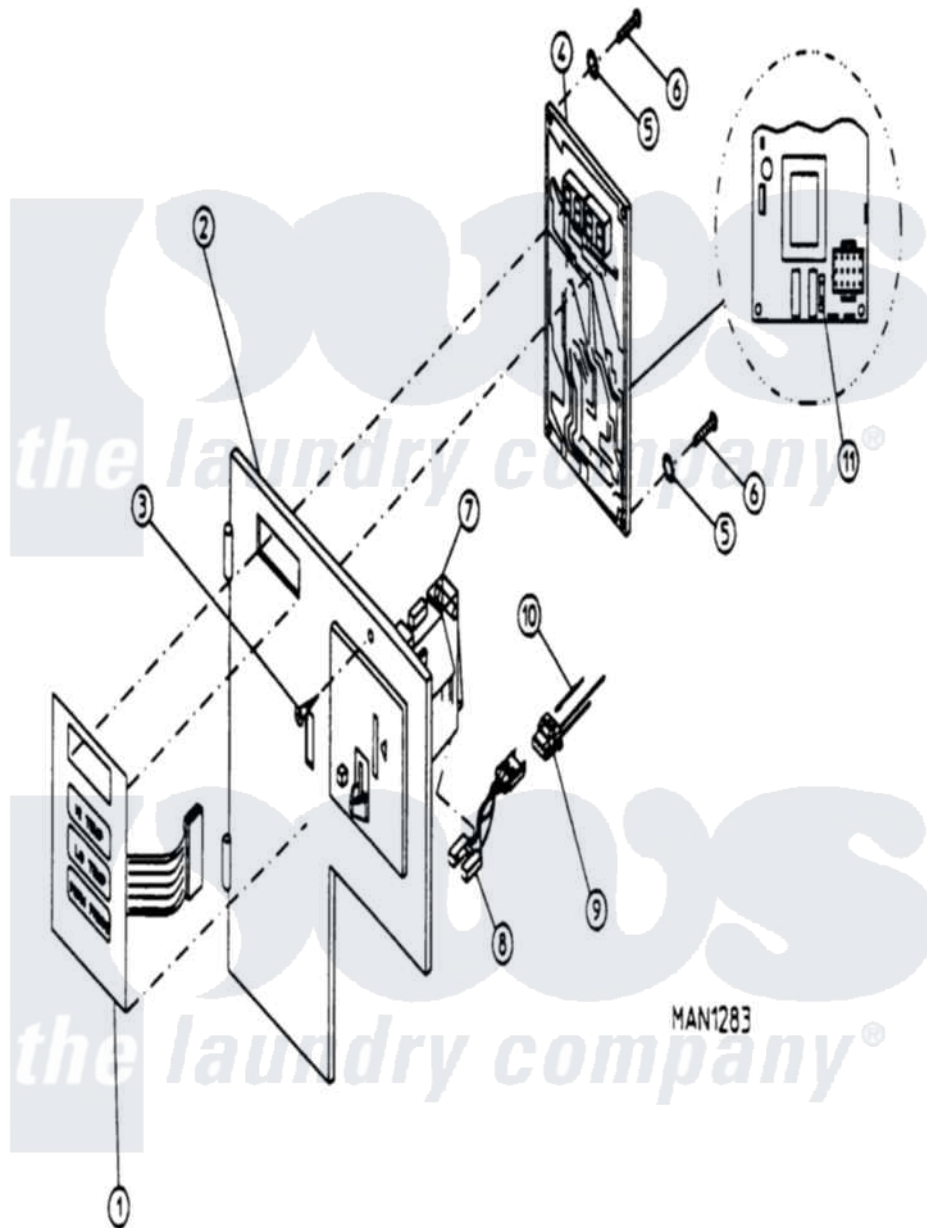

Maytag MDG30PC3AL 01 - CONTROL PANEL ASSEMBLY (PC3)

Maytag Residential Maytag MDG30PC3AL Dryer Parts Parts Diagram 01 - CONTROL PANEL ASSEMBLY (PC3)
 Click on the part number to view part

Item	Original Part Number	Replaced By	Status	Part Description
000	W10124350		Not Available	ORDER PARTS FROM AMERICAN DRYER CORP AT 508-678-9000
001	A112526	W10146647		Phase 5 CO
"	A801213		Not Available	PANEL, CONTROL (COMPLETE) (INCL. KEYBOARD/CONTROLLER)
"	A801229		Not Available	PANEL, CONTROL (COMPLETE) (KEYBOARD/CONTROL/BATT. BRKT)
002	A801258		Not Available	PANEL, CONTROL (W/BATT. BRKT) (W/BATTERY BRACKET)
"	A801259		Not Available	PANEL, CONTROL (ONLY)
003	A150309	W10146761		10-16 X 1
004	A137213	W10146476		Phase 5 CO
"	A824998	824998		Phase-5 BA
005	A153010	153010		6 Internal
006	A150005			6-32 X 1 4