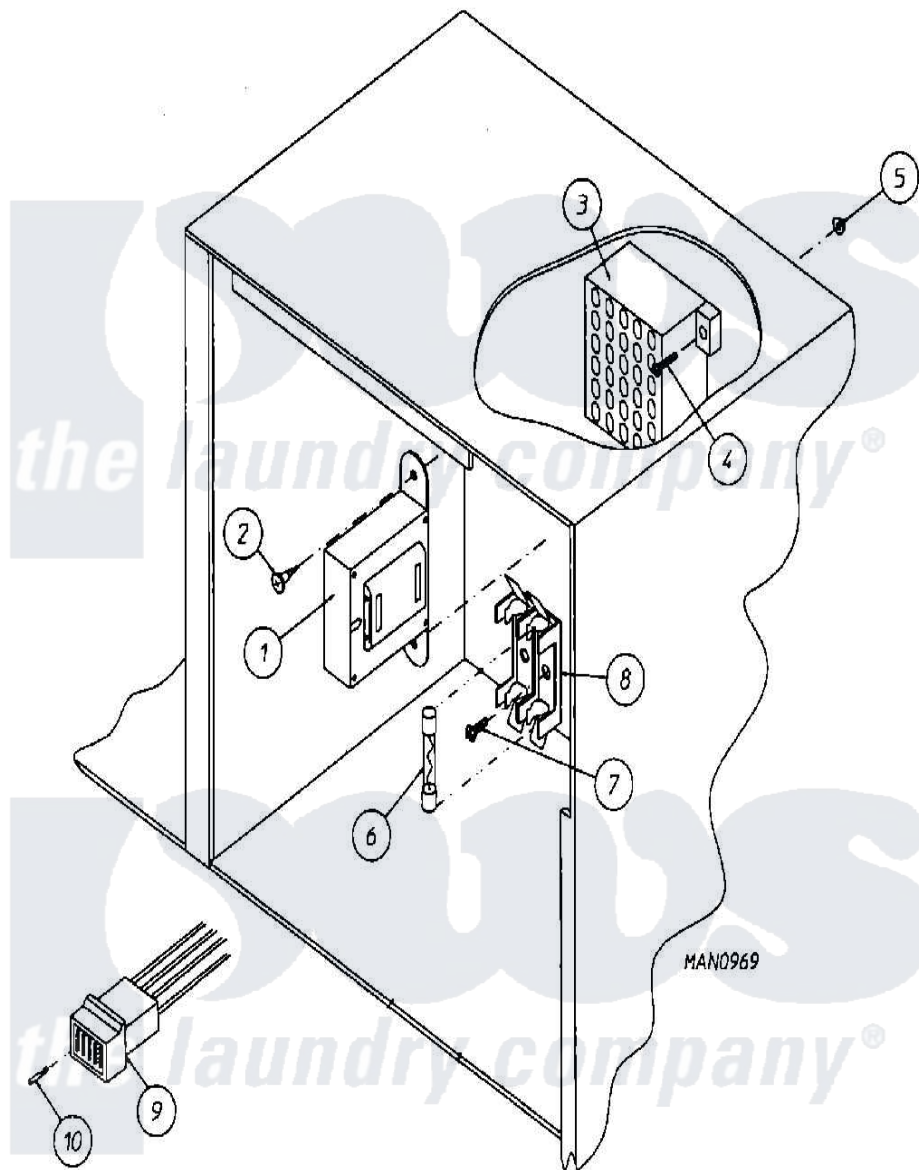

# Maytag MDG30PC3AL 02 - CONTROL BOX ASSEMBLY

Maytag [Residential Maytag MDG30PC3AL Dryer Parts](#) Parts Diagram 02 - CONTROL BOX ASSEMBLY  
 Click on the part number to view part

Item	Original Part Number	Replaced By	Status	Part Description
000	W10124350		Not Available	ORDER PARTS FROM AMERICAN DRYER CORP AT 508-678-9000
001	A141403		Not Available	TRANSFORMER (24 VAC) (FOR MICROPROCESSOR MODELS)
002	A150300	<a href="#">5307527001</a>		Switch
003	A120715	<a href="#">W10146700</a>		30 Pos Ter
004	A150002	<a href="#">150002</a>		6-32 X 1
005	A151000	<a href="#">WH12X195</a>		Switch Assembly
006	A136057	<a href="#">W10146739</a>		0.5 A 250
007	A150301	<a href="#">150301</a>		8-18 X 7
008	A136008	<a href="#">136008</a>		Fuse Block
009	A122641	<a href="#">122641</a>		15 Pos. MI
010	A122706	<a href="#">122706</a>		20-16 AWG