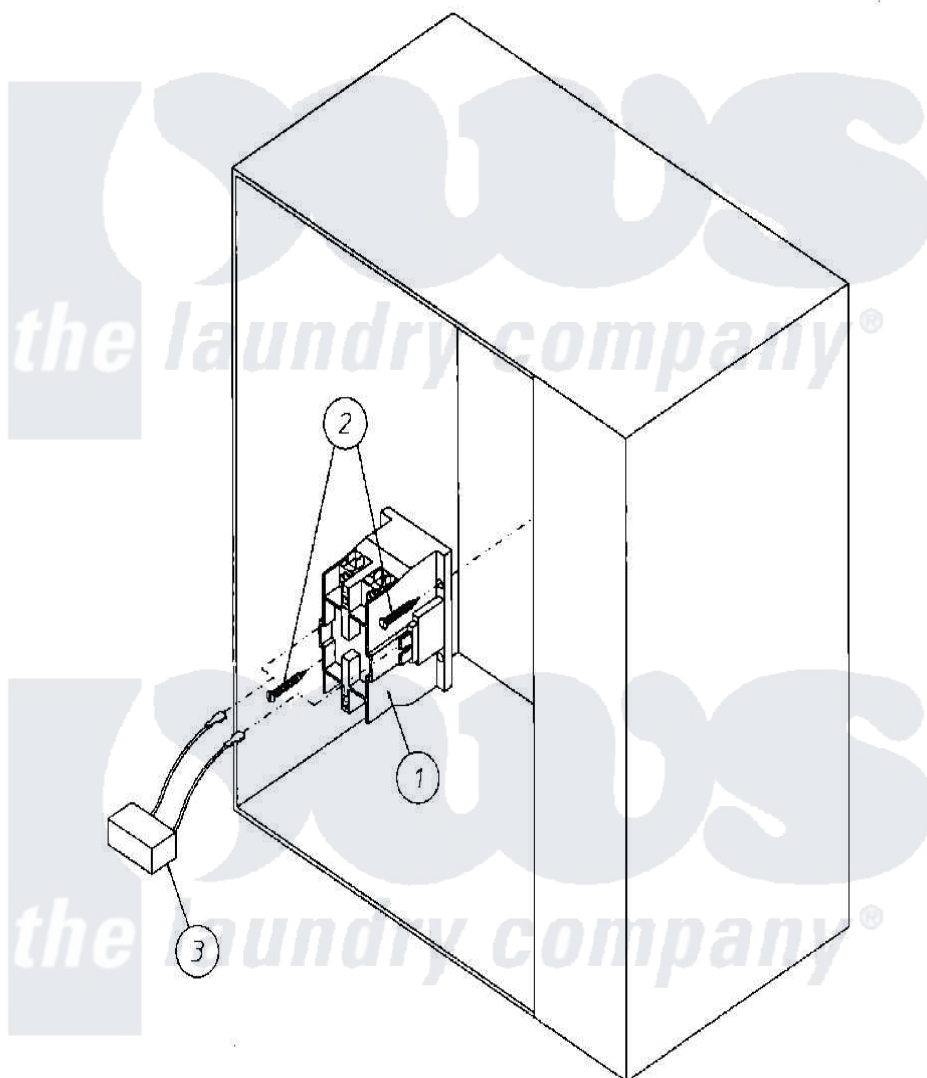

Maytag MDG30PC3AL 04 - ELECTRICAL RELAY PANEL ASSEMBLY

Maytag [Residential Maytag MDG30PC3AL Dryer Parts](#) Parts Diagram 04 - ELECTRICAL RELAY PANEL ASSEMBLY
Click on the part number to view part

Item	Original Part Number	Replaced By	Status	Part Description
000	W10124350		Not Available	ORDER PARTS FROM AMERICAN DRYER CORP AT 508-678-9000
001	A132475	W10146737		SQ D Dp 24
002	A150299	150299		10 X 1 H
003	A824828	W10147397		RC Network
004	A322809	322809		Back Elect
005	A150301	150301		8-18 X 7