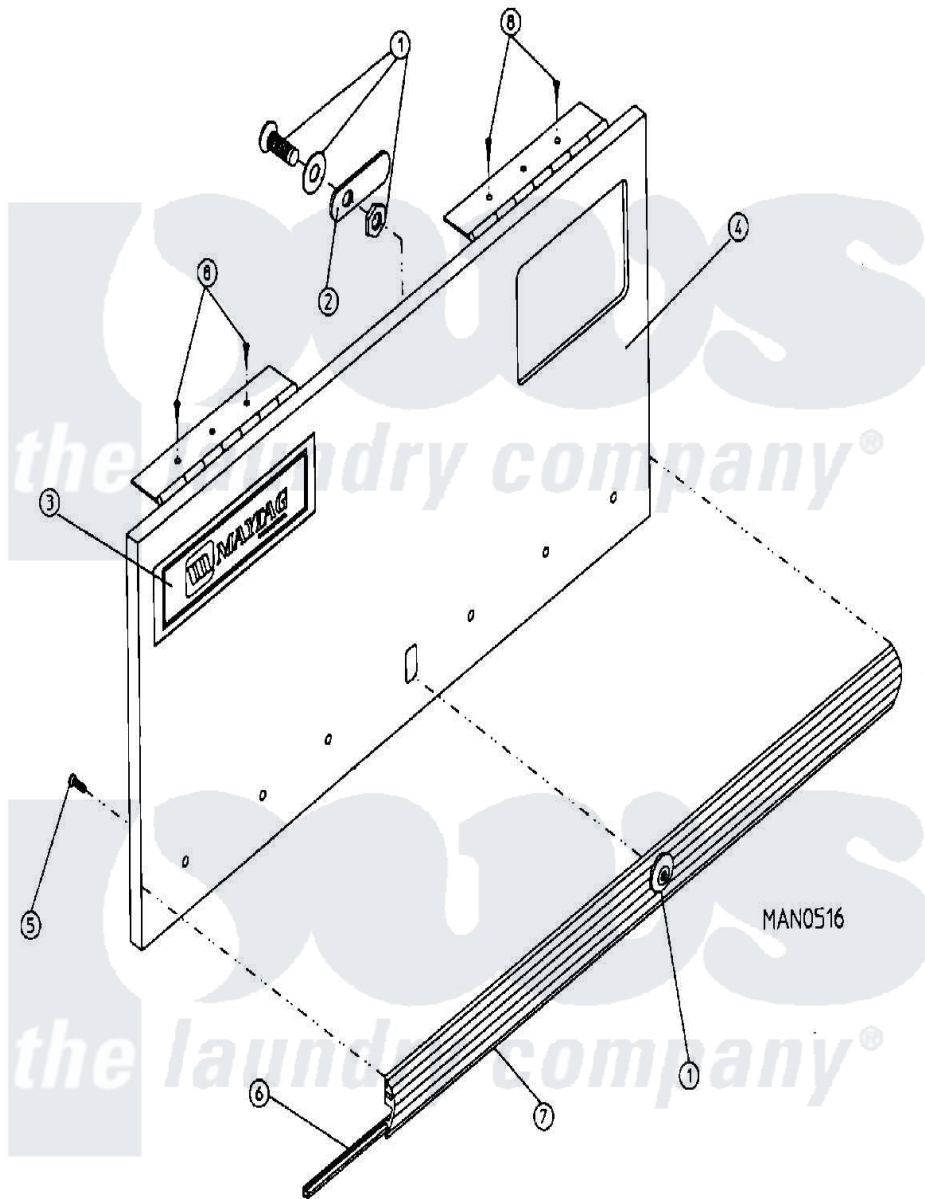

Maytag MDG30PC3AL 06 - CABINET - CONTROL DOOR ASSEMBLY

MAN0516

Maytag [Residential Maytag MDG30PC3AL Dryer Parts](#) Parts Diagram 06 - CABINET - CONTROL DOOR ASSEMBLY
 Click on the part number to view part

Item	Original Part Number	Replaced By	Status	Part Description
000	W10124350		Not Available	ORDER PARTS FROM AMERICAN DRYER CORP AT 508-678-9000
001	A160017		Not Available	LOCK, SPECIAL DUMMY
"	A160038	883977		4451 Control
"	A160104	160104		Key For Mk
"	A160140	160140		Key Only F
002	A160014	160014		1 16 Offs
"	A160016	160016		1 1 4 Str
003	A112343	112343		Maytag Log
"	A870011	W10147884		Logo Doubl
004	A800023	800023		15-30 Hi-S
005	A150201	150201		10-32 X 1
006	A117603	117603		1 8 X 9 1
007	A180200			15 30 TO
008	A150300	5307527001		Switch