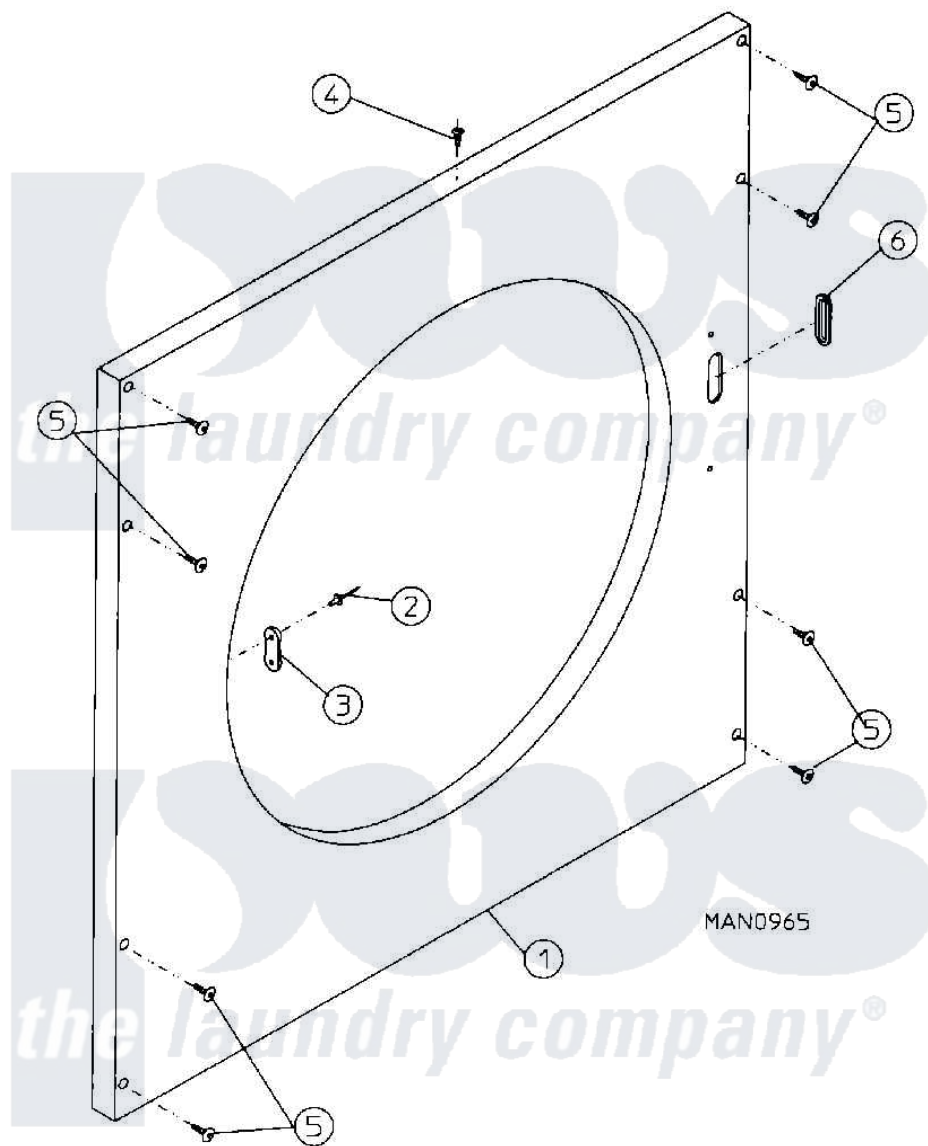

# Maytag MDG30PC3AL 07 - CABINET - FRONT PANEL ASSEMBLY

Maytag [Residential Maytag MDG30PC3AL Dryer Parts](#) Parts Diagram 07 - CABINET - FRONT PANEL ASSEMBLY  
 Click on the part number to view part

Item	Original Part Number	Replaced By	Status	Part Description
000	W10124350		Not Available	ORDER PARTS FROM AMERICAN DRYER CORP AT 508-678-9000
001	A875300	<a href="#">W10147918</a>		15-30- Ins
002	A154215	<a href="#">154215</a>		5 32 X 1 4
003	A170330		Not Available	LATCH, DOOR (FRICTION)
004	A150300	<a href="#">5307527001</a>		Switch
005	A150309	<a href="#">W10146761</a>		10-16 X 1
006	A121405	<a href="#">121405</a>		Rubber Gro