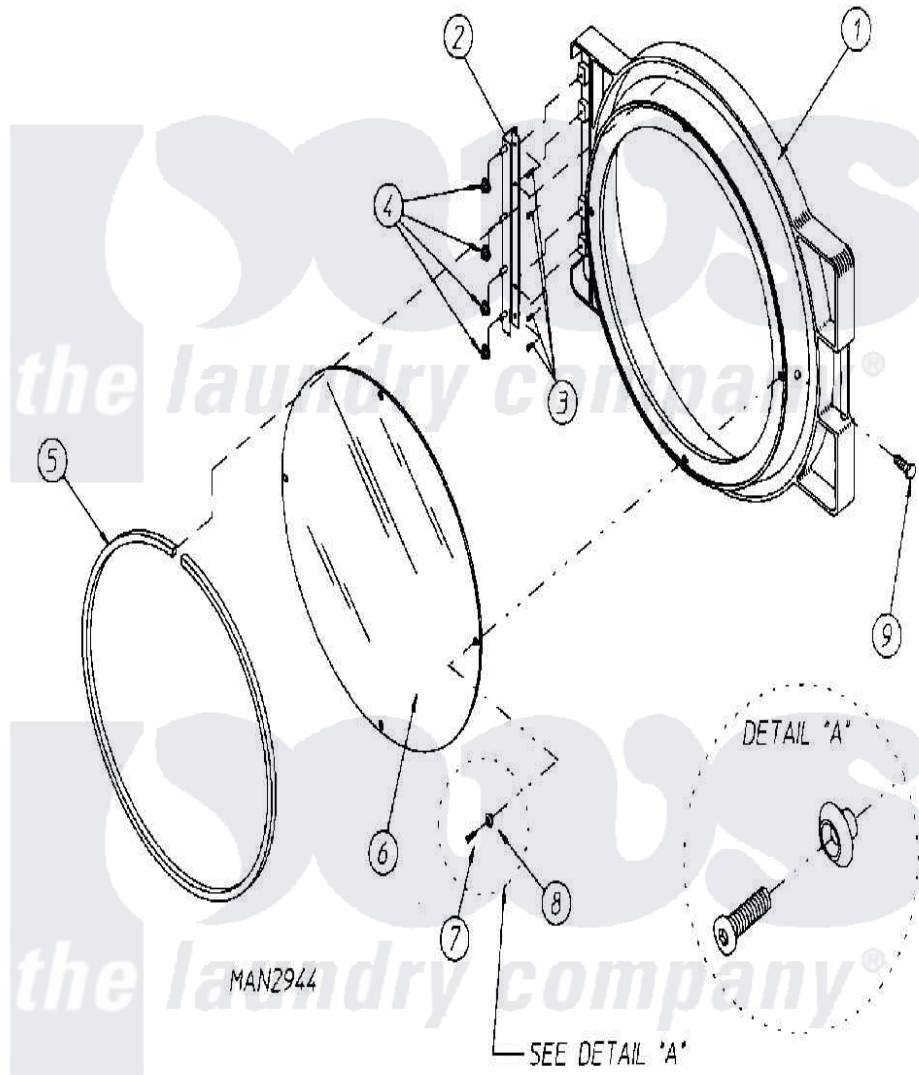

Maytag MDG30PC3AL 09 - DOOR ASSEMBLY

Maytag [Residential Maytag MDG30PC3AL Dryer Parts](#) Parts Diagram 09 - DOOR ASSEMBLY
 Click on the part number to view part

Item	Original Part Number	Replaced By	Status	Part Description
000	W10124350		Not Available	ORDER PARTS FROM AMERICAN DRYER CORP AT 508-678-9000
001	A103062			Hinge Pin
"	A881423		Not Available	DOOR ASSEMBLY COMPLETE (WHT)
"	A881427	W10148337		DSI Module
"	A882963			Door Frame
002	A800448	800448		12 1 2 Ma
003	A150309	W10146761		10-16 X 1
004	A152014	152014		1 4-20 Ser
005	A102349		Not Available	GASKET, DOOR (69 1/2")
"	A170730	170730		10.3 Oz Cl
006	A102212	102212		Main Door
"	A170730	170730		10.3 Oz Cl
007	A150431	150431		10x7 16 D