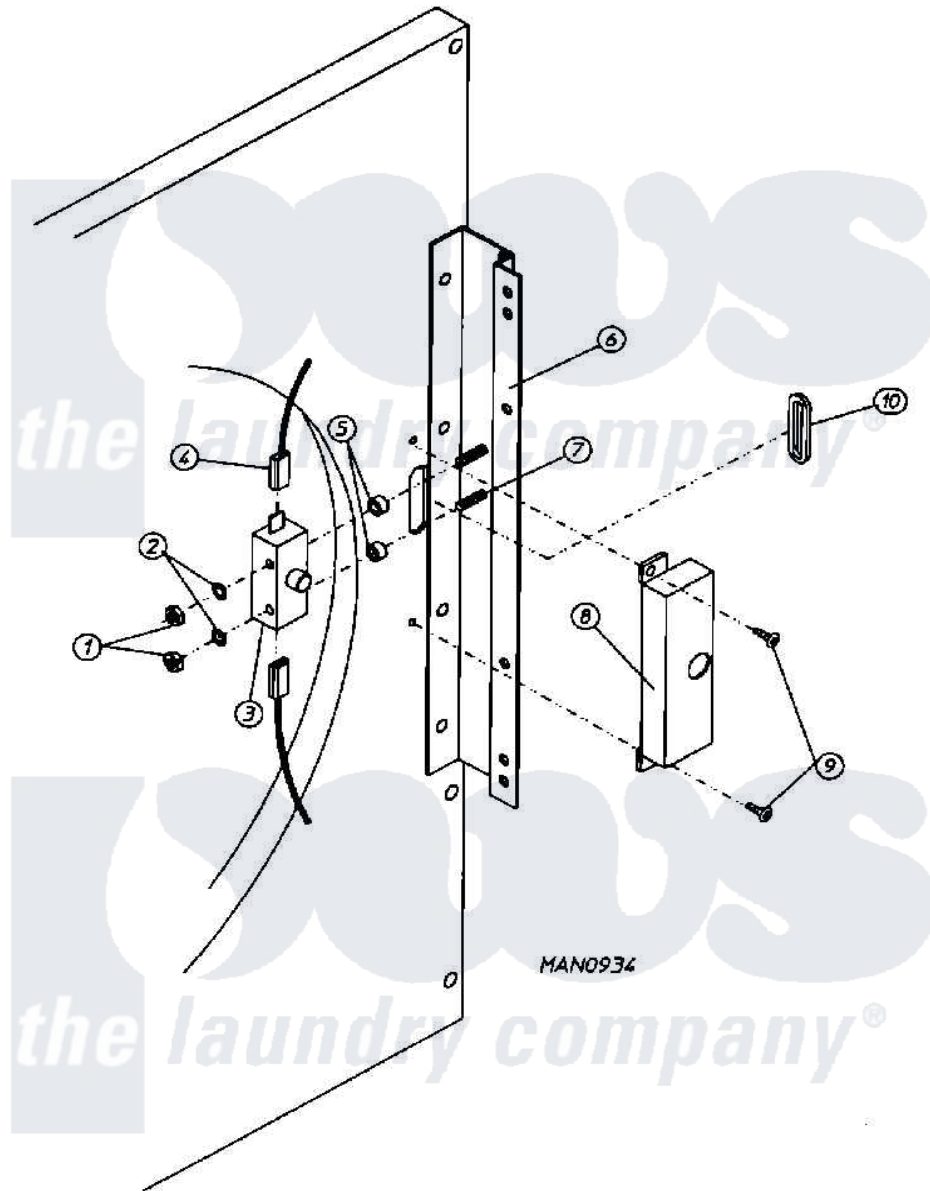

Maytag MDG30PC3AL 10 - MAIN DOOR SWITCH HOUSING

Maytag [Residential Maytag MDG30PC3AL Dryer Parts](#) Parts Diagram 10 - MAIN DOOR SWITCH HOUSING
 Click on the part number to view part

Item	Original Part Number	Replaced By	Status	Part Description
000	W10124350		Not Available	ORDER PARTS FROM AMERICAN DRYER CORP A 508-678-9000.
001	A152013	152013		6-32 Hex N
002	A153008	153008		6 Split L
003	A137005	W10146741		SDS Door S
004	A121028	121028		1 4 X.032
005	A154281	154281		3 8 Stand
006	A800448	800448		12 1 2 Ma
007	A153565	153565		6-32 X 1 S
008	A313218			MAIN DOOR
009	A150201	150201		10-32 X 1
010	A121405	121405		Rubber Gro