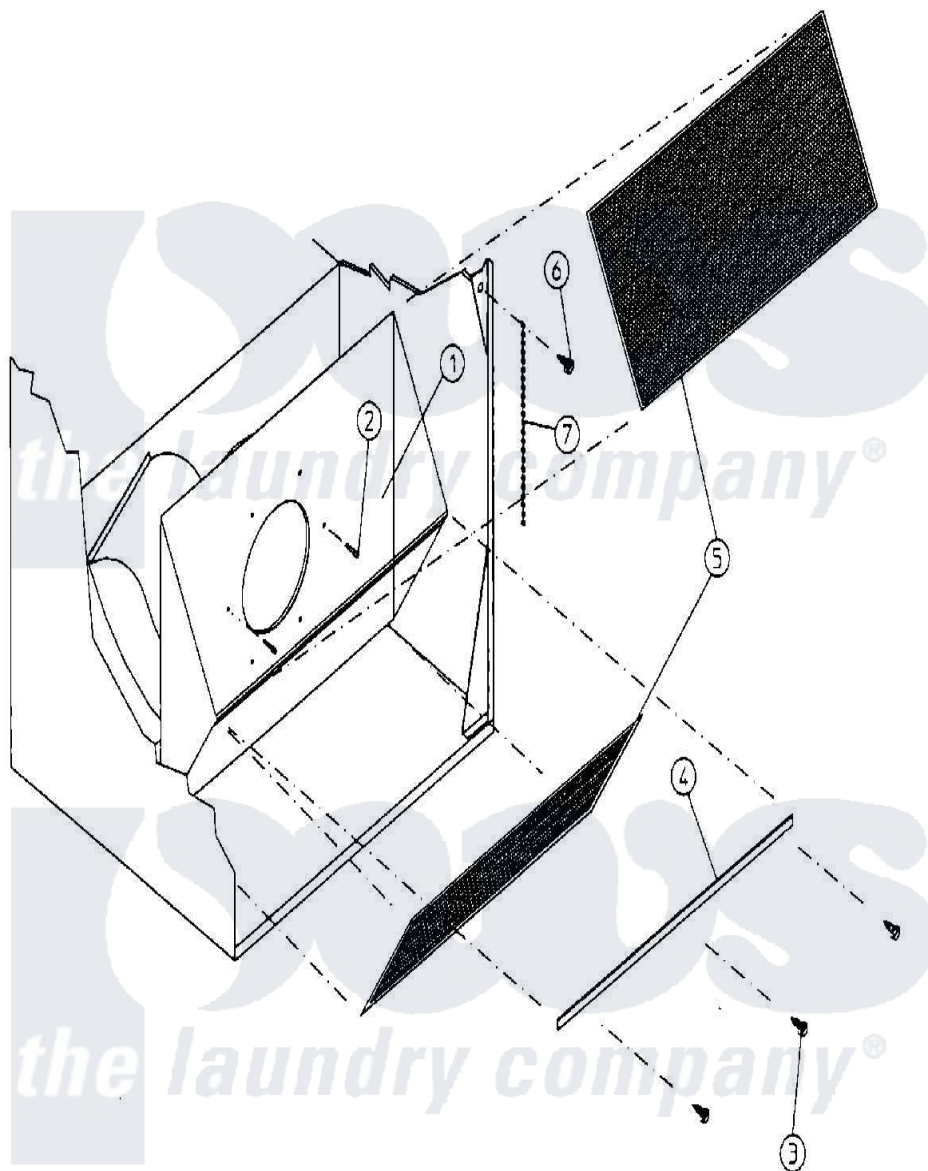

Maytag MDG30PC3AL 11 - LINT TRAP ASSEMBLY

MAN0275

Maytag [Residential Maytag MDG30PC3AL Dryer Parts](#) Parts Diagram 11 - LINT TRAP ASSEMBLY

[Click on the part number to view part](#)

Item	Original Part Number	Replaced By	Status	Part Description
000	W10124350		Not Available	ORDER PARTS FROM AMERICAN DRYER CORP AT 508-678-9000
001	A880913	W10148087		AD24 30 S
"	A880914	W10148088		AD24 30 S
002	A154200			5 32 RIVE
003	A150300	5307527001		Switch
004	A304100			SM LINT TR
005	A800500	800500		Screen, Lint
006	A150419	150419		6 X 1 2 T
007	A108120	108120		Chain For
008	A150418	150418		Dlh 4 X .1