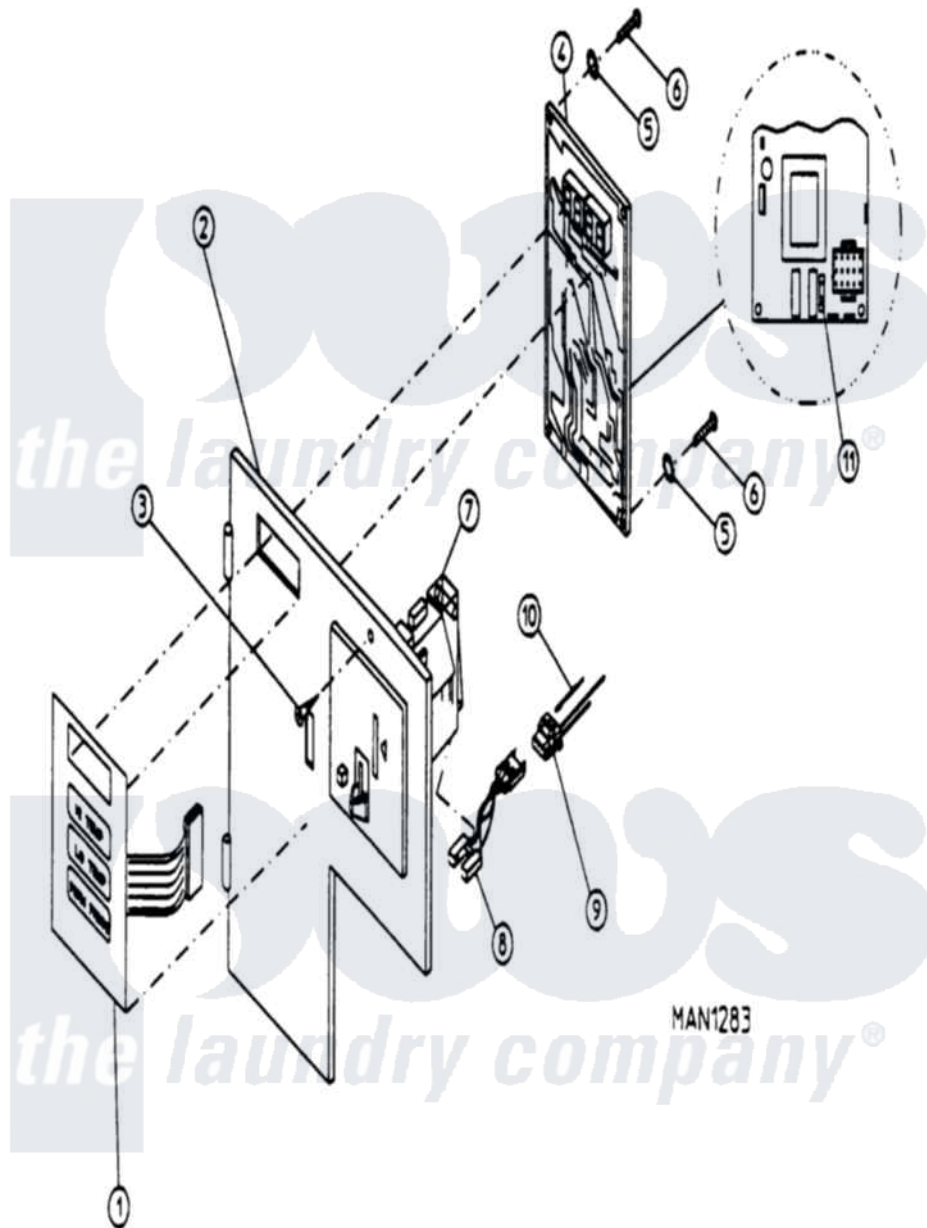

Maytag MDG30PC3AW 01 - CONTROL PANEL ASSEMBLY (PC3)

Maytag [Residential Maytag MDG30PC3AW Dryer Parts](#) Parts Diagram 01 - CONTROL PANEL ASSEMBLY (PC3)
 Click on the part number to view part

Item	Original Part Number	Replaced By	Status	Part Description
000	W10124350		Not Available	ORDER PARTS FROM AMERICAN DRYER CORP AT 508-678-9000
001	A112526	W10146647		Phase 5 CO
"	A801213		Not Available	PANEL, CONTROL (COMPLETE) (INCL. KEYBOARD/CONTROLLER)
"	A801229		Not Available	PANEL, CONTROL (COMPLETE) (KEYBOARD/CONTROL/BATT. BRKT)
002	A801258		Not Available	PANEL, CONTROL (W/BATT. BRKT) (W/BATTERY BRACKET)
"	A801259		Not Available	PANEL, CONTROL (ONLY)
003	A150309	W10146761		10-16 X 1
004	A137213	W10146476		Phase 5 CO
"	A824998	824998		Phase-5 BA
005	A153010	153010		6 Internal
006	A150005			6-32 X 1 4