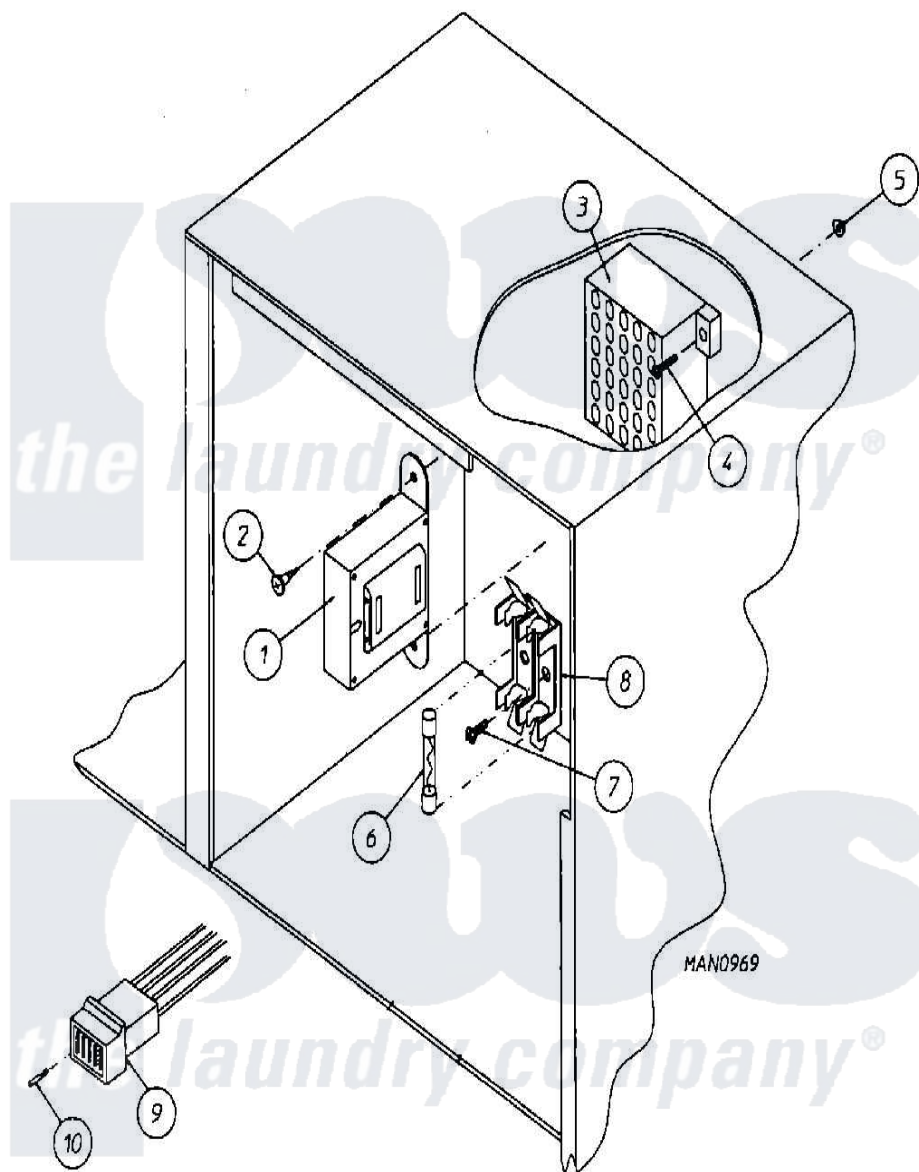

Maytag MDG30PC3AW 02 - CONTROL BOX ASSEMBLY

Maytag Residential Maytag MDG30PC3AW Dryer Parts Parts Diagram 02 - CONTROL BOX ASSEMBLY
 Click on the part number to view part

Item	Original Part Number	Replaced By	Status	Part Description
000	W10124350		Not Available	ORDER PARTS FROM AMERICAN DRYER CORP AT 508-678-9000
001	A141403		Not Available	TRANSFORMER (24 VAC) (FOR MICROPROCESSOR MODELS)
002	A150300	5307527001		Switch
003	A120715	W10146700		30 Pos Ter
004	A150002	150002		6-32 X 1
005	A151000	WH12X195		Switch Assembly
006	A136057	W10146739		0.5 A 250
007	A150301	150301		8-18 X 7
008	A136008	136008		Fuse Block
009	A122641	122641		15 Pos. MI
010	A122706	122706		20-16 AWG