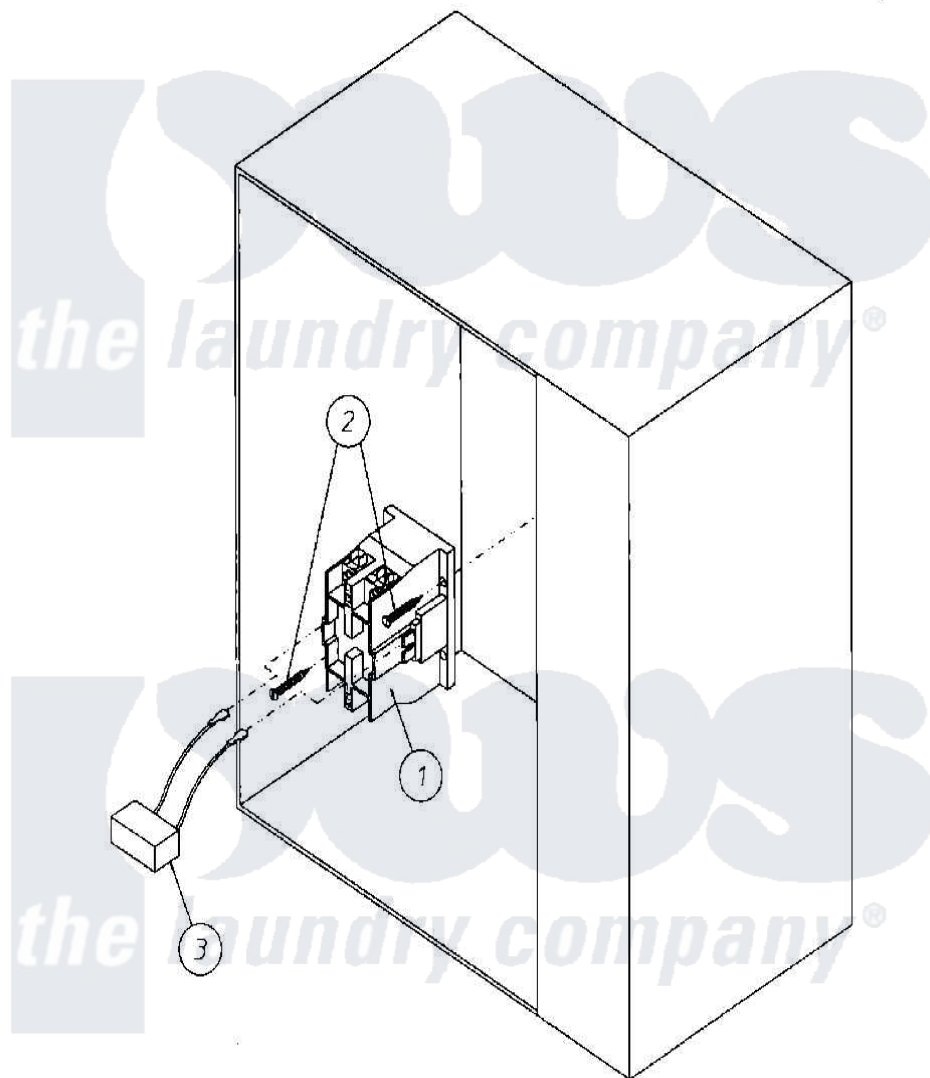

Maytag MDG30PC3AW 04 - ELECTRICAL RELAY PANEL ASSEMBLY

Maytag [Residential Maytag MDG30PC3AW Dryer Parts](#) Parts Diagram 04 - ELECTRICAL RELAY PANEL ASSEMBLY
Click on the part number to view part

Item	Original Part Number	Replaced By	Status	Part Description
000	W10124350		Not Available	ORDER PARTS FROM AMERICAN DRYER CORP AT 508-678-9000
001	A132475	W10146737		SQ D Dp 24
002	A150299	150299		10 X 1 H
003	A824828	W10147397		RC Network
004	A322809	322809		Back Elect
005	A150301	150301		8-18 X 7