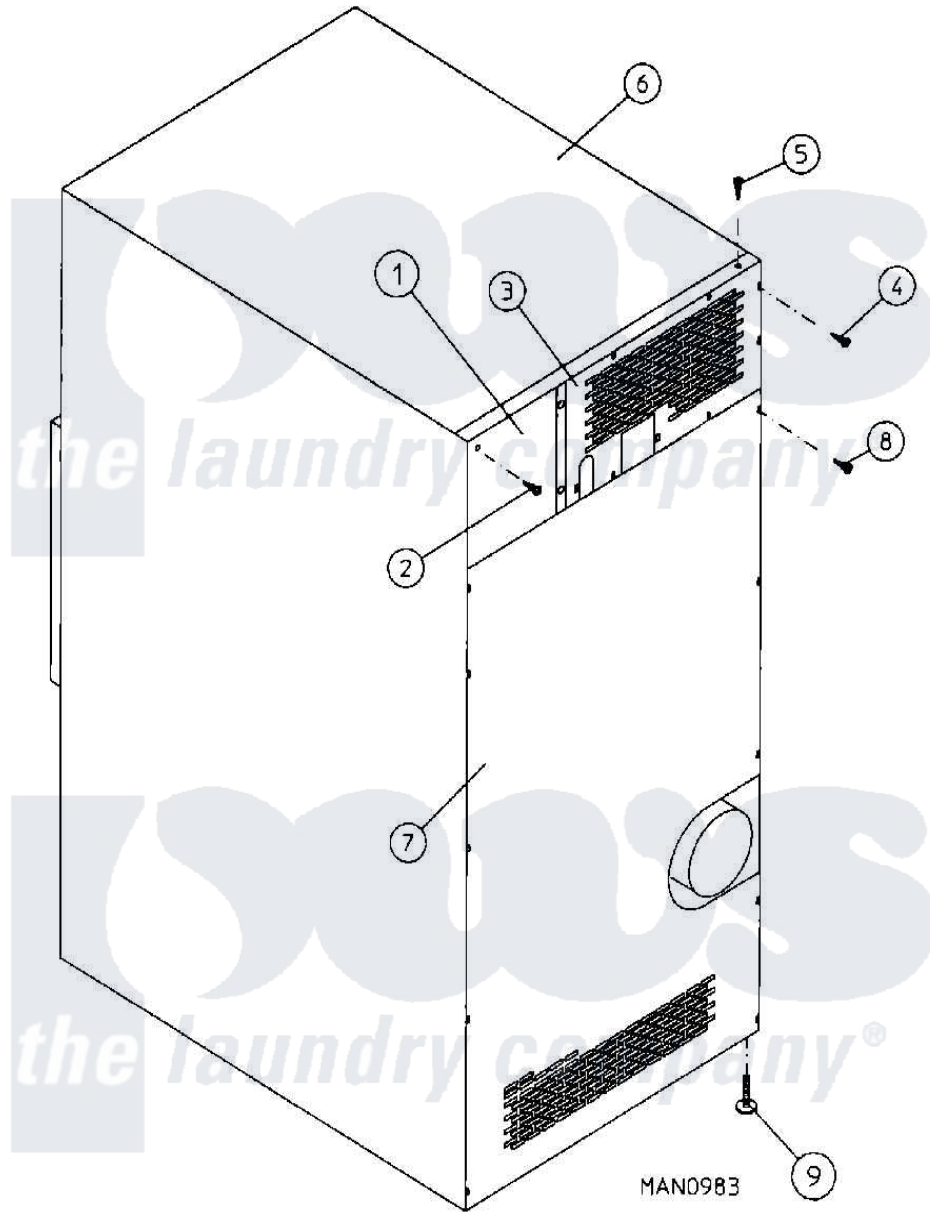

Maytag MDG30PC3AW 05 - CABINET

MAN0983

Maytag Residential Maytag MDG30PC3AW Dryer Parts Diagram 05 - CABINET
 Click on the part number to view part

Item	Original Part Number	Replaced By	Status	Part Description
000	W10124350		Not Available	ORDER PARTS FROM AMERICAN DRYER CORP AT 508-678-9000
001	A322809	322809		Back Elect
002	A150301	150301		8-18 X 7
003	A330077	W10146876		Maytag 30l
004	A150301	150301		8-18 X 7
005	A150301	150301		8-18 X 7
006	A312510	W10146828		Ad-30 Oute
007	A314513	314513		Plain Bott
008	A150301	150301		8-18 X 7
009	A103500			LEVELING L