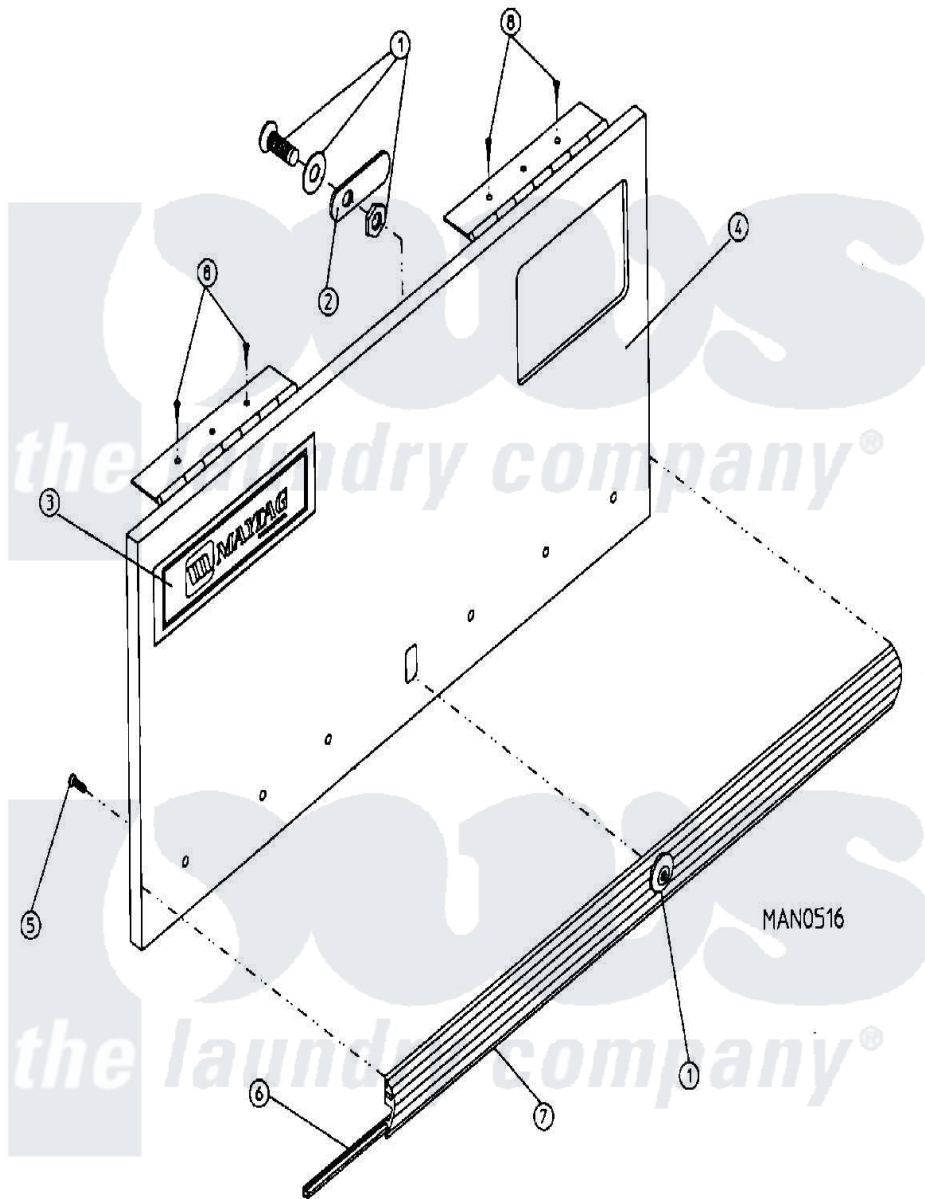

Maytag MDG30PC3AW 06 - CABINET - CONTROL DOOR ASSEMBLY

Maytag [Residential Maytag MDG30PC3AW Dryer Parts](#) Parts Diagram 06 - CABINET - CONTROL DOOR ASSEMBLY
 Click on the part number to view part

Item	Original Part Number	Replaced By	Status	Part Description
000	W10124350		Not Available	ORDER PARTS FROM AMERICAN DRYER CORP AT 508-678-9000
001	A160017		Not Available	LOCK, SPECIAL DUMMY
"	A160038	883977		4451 Control
"	A160104	160104		Key For Mk
"	A160140	160140		Key Only F
002	A160014	160014		1 16 Offs
"	A160016	160016		1 1 4 Str
003	A112343	112343		Maytag Log
"	A870011	W10147884		Logo Doubl
004	A800023	800023		15-30 Hi-S
005	A150201	150201		10-32 X 1
006	A117603	117603		1 8 X 9 1
007	A180200			15 30 TO
008	A150300	5307527001		Switch