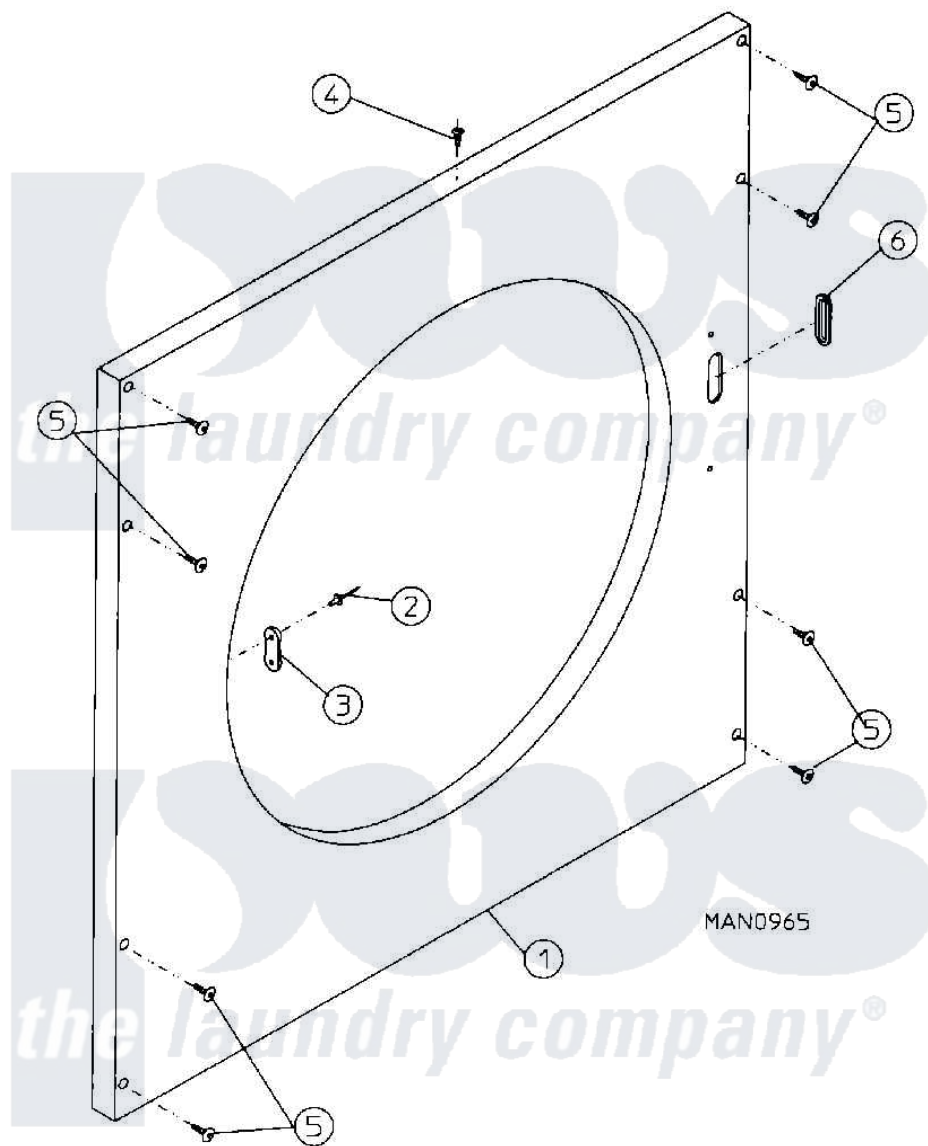

Maytag MDG30PC3AW 07 - CABINET - FRONT PANEL ASSEMBLY

Maytag Residential Maytag MDG30PC3AW Dryer Parts Parts Diagram 07 - CABINET - FRONT PANEL ASSEMBLY
 Click on the part number to view part

Item	Original Part Number	Replaced By	Status	Part Description
000	W10124350		Not Available	ORDER PARTS FROM AMERICAN DRYER CORP AT 508-678-9000
001	A875300	W10147918		15-30- Ins
002	A154215	154215		5 32 X 1 4
003	A170330		Not Available	LATCH, DOOR (FRICTION)
004	A150300	5307527001		Switch
005	A150309	W10146761		10-16 X 1
006	A121405	121405		Rubber Gro