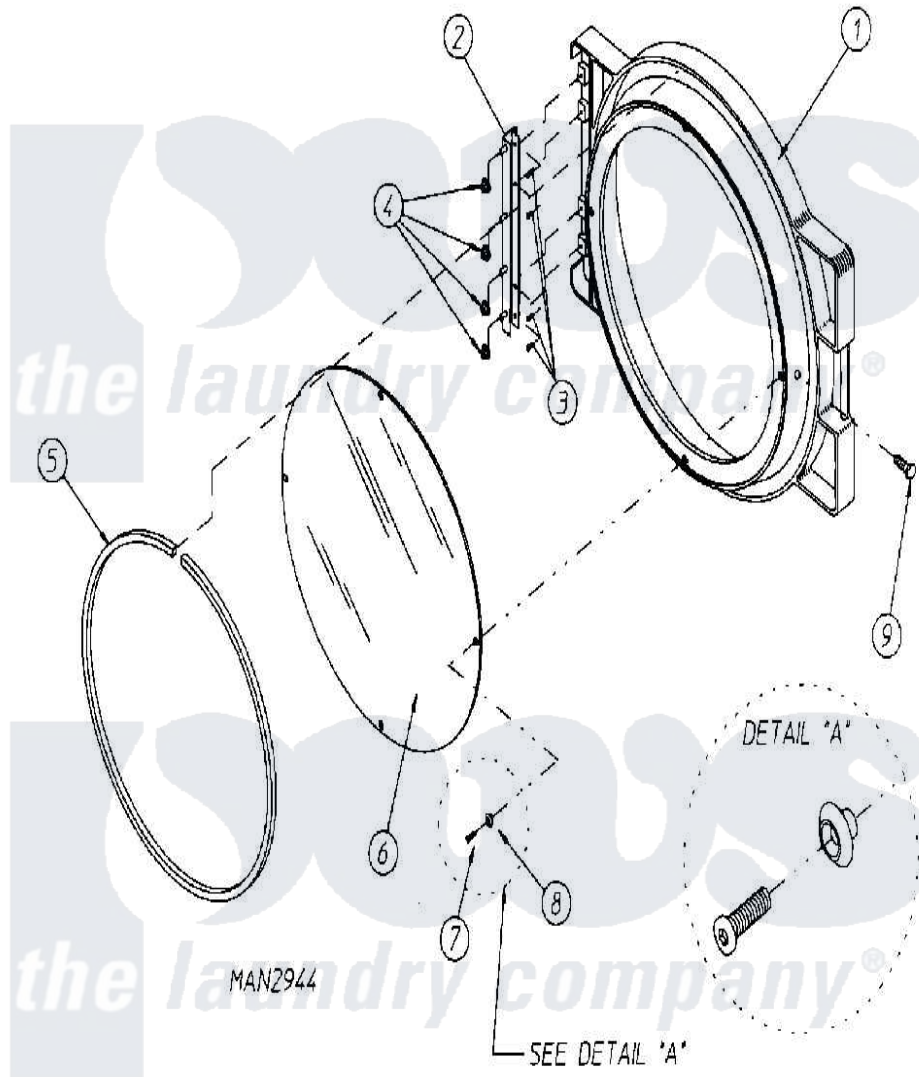

Maytag MDG30PC3AW 09 - DOOR ASSEMBLY

Maytag Residential Maytag MDG30PC3AW Dryer Parts Parts Diagram 09 - DOOR ASSEMBLY
 Click on the part number to view part

Item	Original Part Number	Replaced By	Status	Part Description
000	W10124350		Not Available	ORDER PARTS FROM AMERICAN DRYER CORP AT 508-678-9000
001	A103062			Hinge Pin
"	A881423		Not Available	DOOR ASSEMBLY COMPLETE (WHT)
"	A881427	W10148337		DSI Module
"	A882963			Door Frame
002	A800448	800448		12 1 2 Ma
003	A150309	W10146761		10-16 X 1
004	A152014	152014		1 4-20 Ser
005	A102349		Not Available	GASKET, DOOR (69 1/2")
"	A170730	170730		10.3 Oz Cl
006	A102212	102212		Main Door
"	A170730	170730		10.3 Oz Cl
007	A150431	150431		10x7 16 D