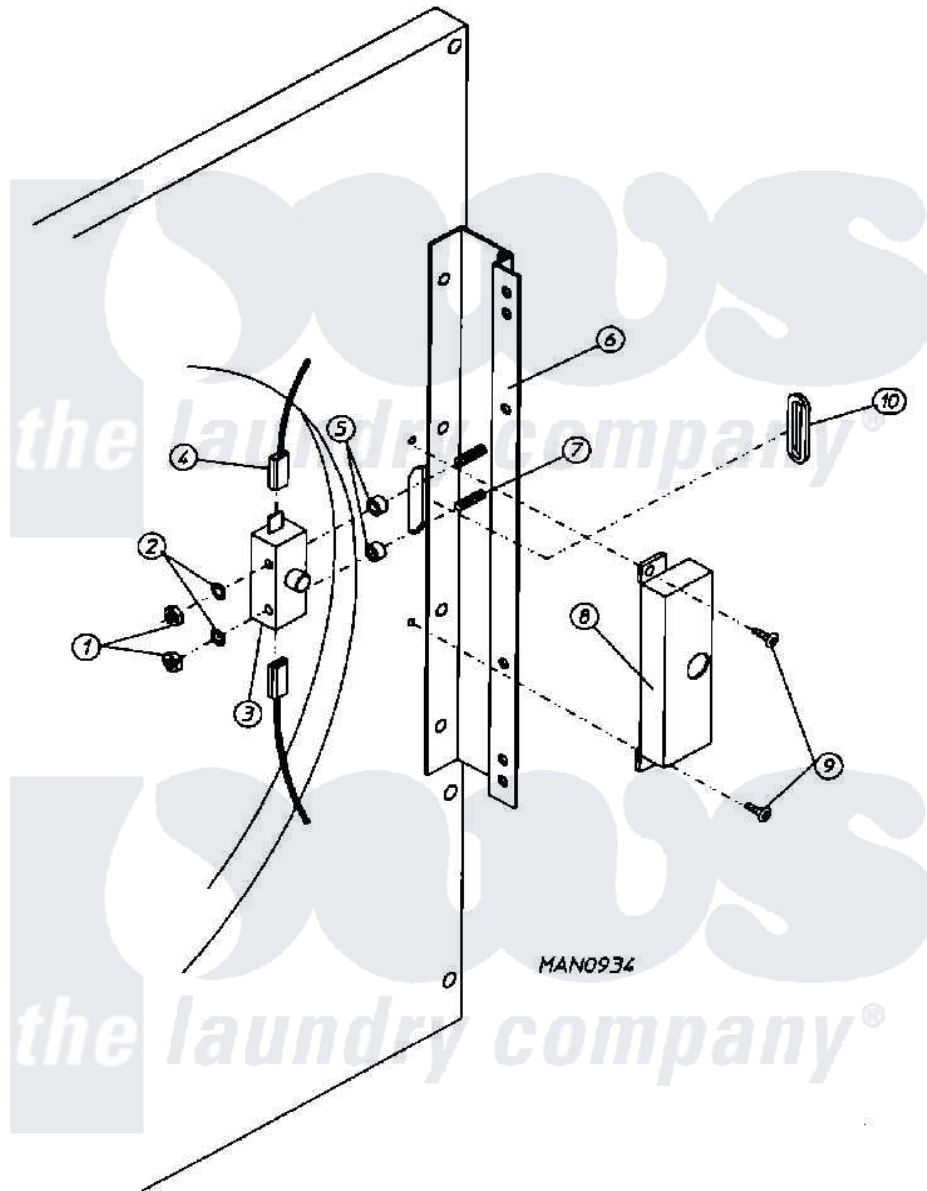

Maytag MDG30PC3AW 10 - MAIN DOOR SWITCH HOUSING

Maytag Residential Maytag MDG30PC3AW Dryer Parts Parts Diagram 10 - MAIN DOOR SWITCH HOUSING
 Click on the part number to view part

Item	Original Part Number	Replaced By	Status	Part Description
000	W10124350		Not Available	ORDER PARTS FROM AMERICAN DRYER CORP A 508-678-9000.
001	A152013	152013		6-32 Hex N
002	A153008	153008		6 Split L
003	A137005	W10146741		SDS Door S
004	A121028	121028		1 4 X.032
005	A154281	154281		3 8 Stand
006	A800448	800448		12 1 2 Ma
007	A153565	153565		6-32 X 1 S
008	A313218			MAIN DOOR
009	A150201	150201		10-32 X 1
010	A121405	121405		Rubber Gro