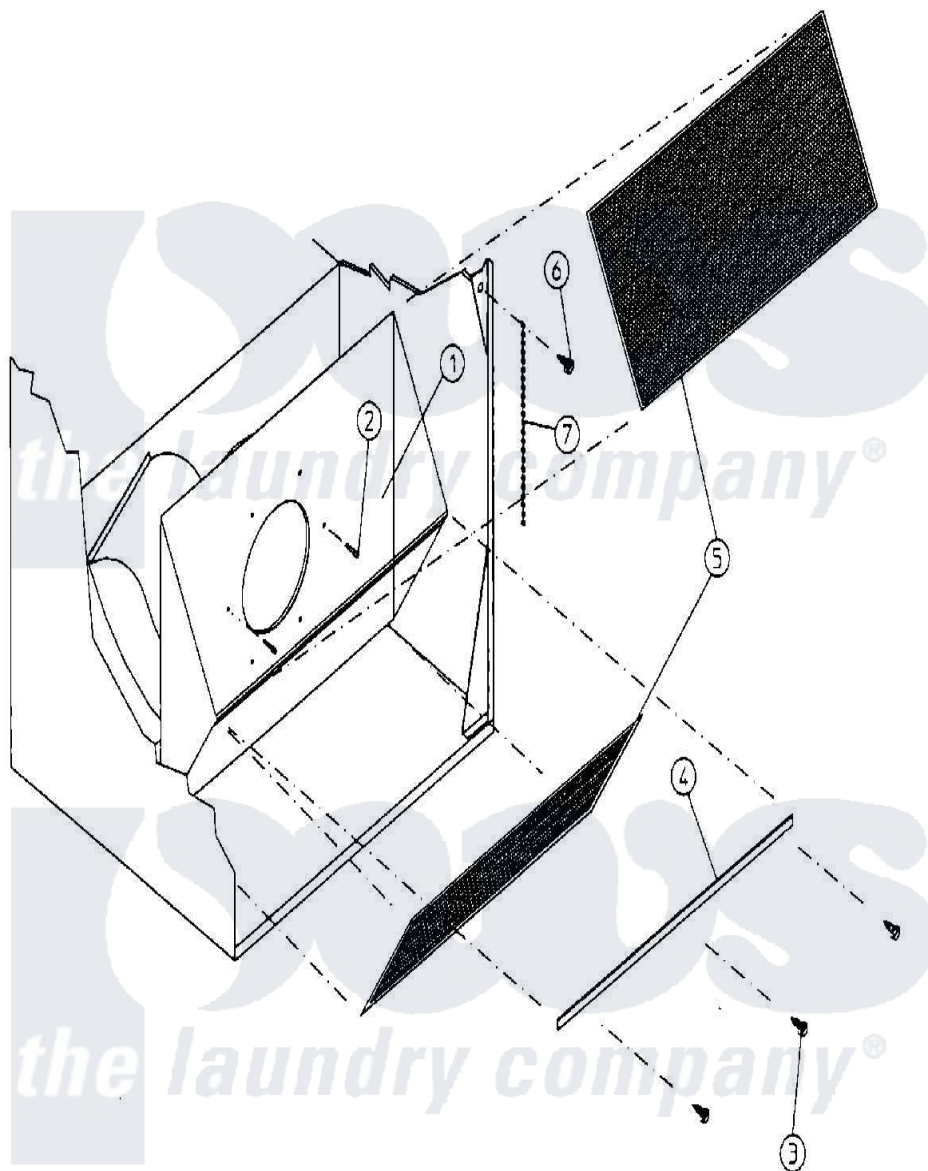

Maytag MDG30PC3AW 11 - LINT TRAP ASSEMBLY

MAN0275

Maytag [Residential Maytag MDG30PC3AW Dryer Parts](#) Parts Diagram 11 - LINT TRAP ASSEMBLY
 Click on the part number to view part

Item	Original Part Number	Replaced By	Status	Part Description
000	W10124350		Not Available	ORDER PARTS FROM AMERICAN DRYER CORP AT 508-678-9000
001	A880913	W10148087		AD24 30 S
"	A880914	W10148088		AD24 30 S
002	A154200			5 32 RIVE
003	A150300	5307527001		Switch
004	A304100			SM LINT TR
005	A800500	800500		Screen, Lint
006	A150419	150419		6 X 1 2 T
007	A108120	108120		Chain For
008	A150418	150418		Dlh 4 X .1