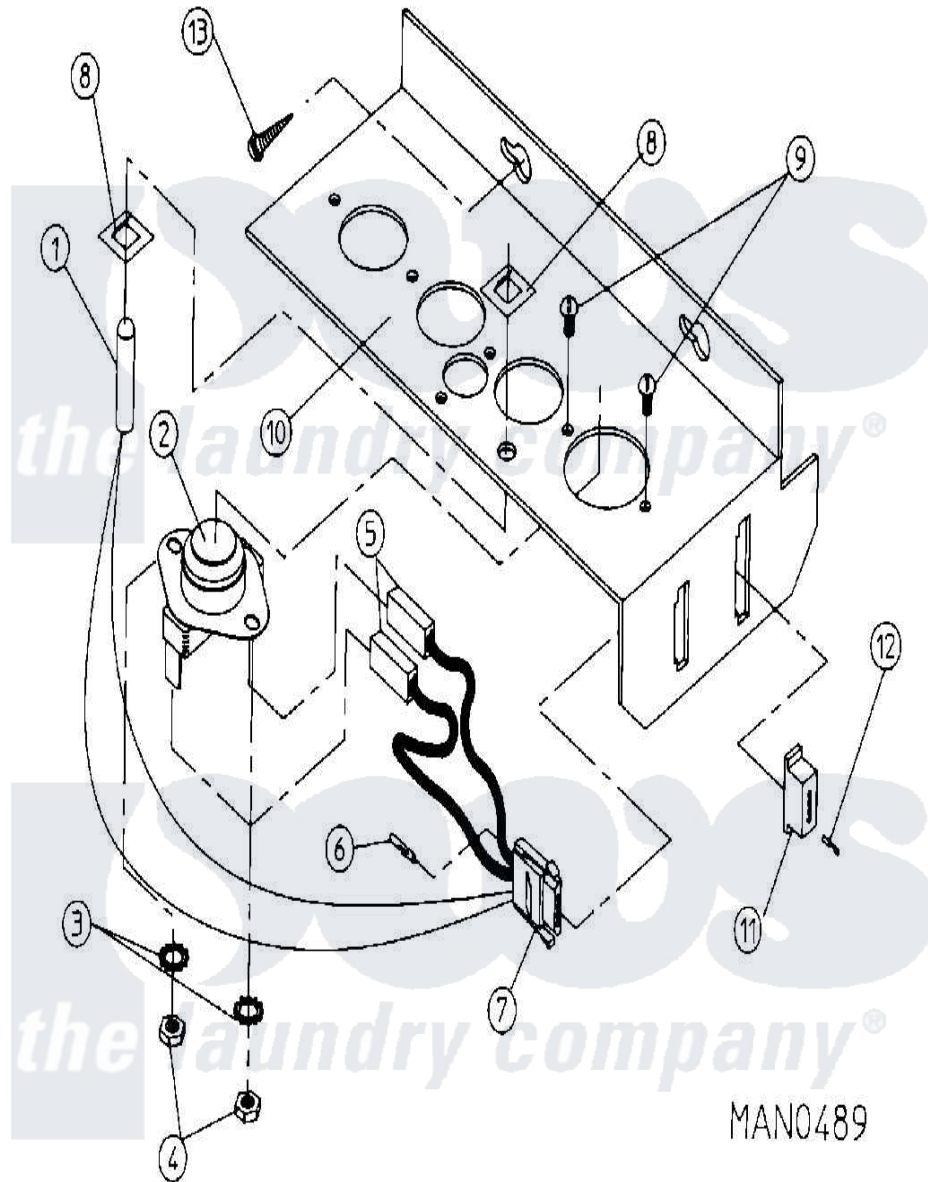

Maytag MDG30PC3AW 13 - SENSOR BRACKET ASSEMBLY

Maytag Residential Maytag MDG30PC3AW Dryer Parts Parts Diagram 13 - SENSOR BRACKET ASSEMBLY
 Click on the part number to view part

Item	Original Part Number	Replaced By	Status	Part Description
000	W10124350		Not Available	ORDER PARTS FROM AMERICAN DRYER CORP AT 508-678-9000
001	A880251	W10147995		1 4 Tem
002	A130301	W10146732		L225 Tod3
003	A153010	153010		6 Internal
004	A152000			6-32 HEX N
005	A121028	121028		1 4 X.032
006	A122701	122701		MNL Socket
007	A122605	122605		4 Pin Cmnl
"	A122801	W10146716		Mate-N-Loc
008	A154007	8182949		Fastener, Push-On
009	A150005			6-32 X 1 4
010	A305007	W10146789		Universal
"	A801425	801425		AD15-81 ML
011	A122604	W10146714		4 Pin Cmnl
012	A122700	122700		MNL Pin S