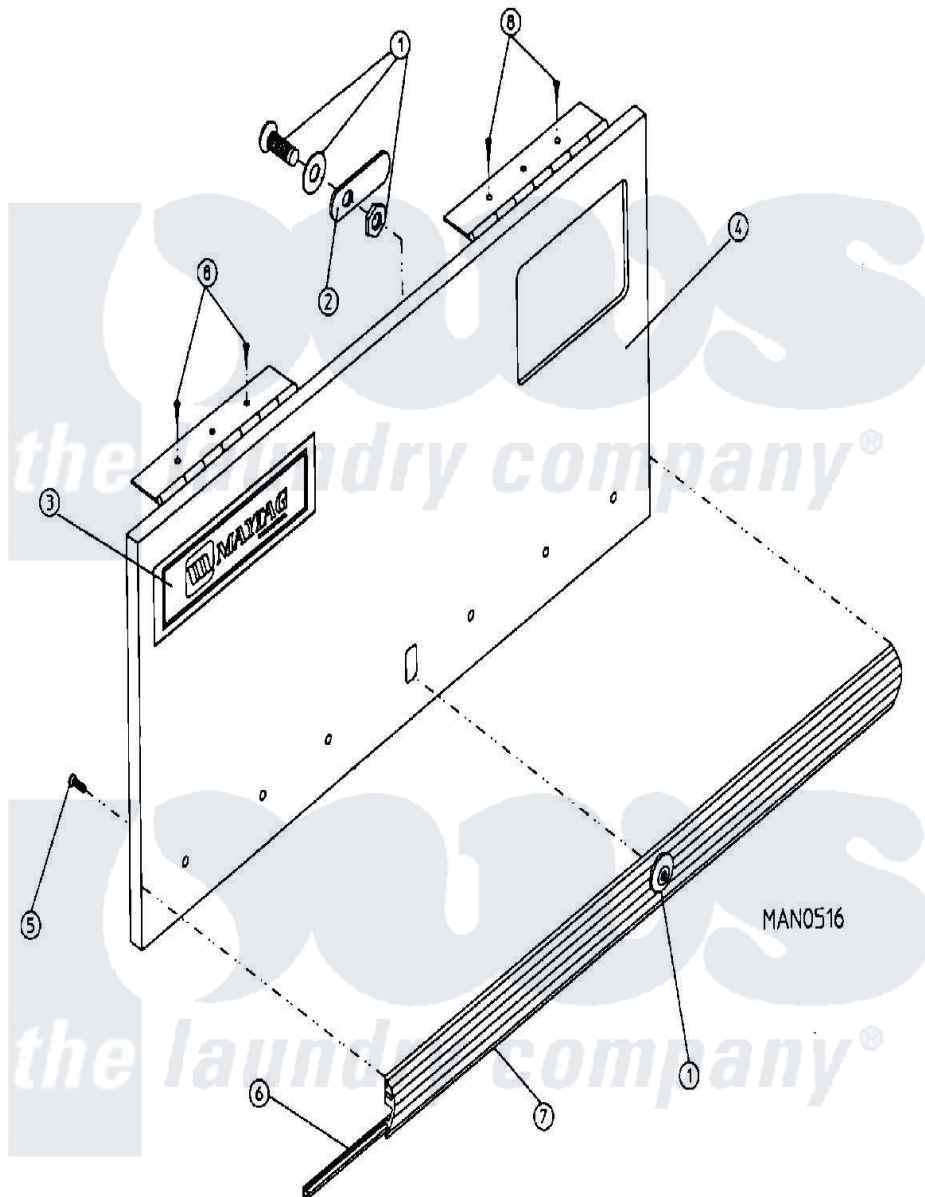

Maytag MDG30PN3AL 06 - CABINET - CONTROL DOOR ASSEMBLY

Maytag [Residential Maytag MDG30PN3AL Dryer Parts](#) Parts Diagram 06 - CABINET - CONTROL DOOR ASSEMBLY
 Click on the part number to view part

Item	Original Part Number	Replaced By	Status	Part Description
000	W10124350		Not Available	ORDER PARTS FROM AMERICAN DRYER CORP AT 508-678-9000
001	A160017		Not Available	LOCK, SPECIAL DUMMY
"	A160038	883977		4451 Control
"	A160104	160104		Key For Mk
"	A160140	160140		Key Only F
002	A160014	160014		1 16 Offs
"	A160016	160016		1 1 4 Str
003	A112343	112343		Maytag Log
"	A870011	W10147884		Logo Doubl
004	A800023	800023		15-30 Hi-S
005	A150201	150201		10-32 X 1
006	A117603	117603		1 8 X 9 1
007	A180200			15 30 TO
008	A150300	5307527001		Switch