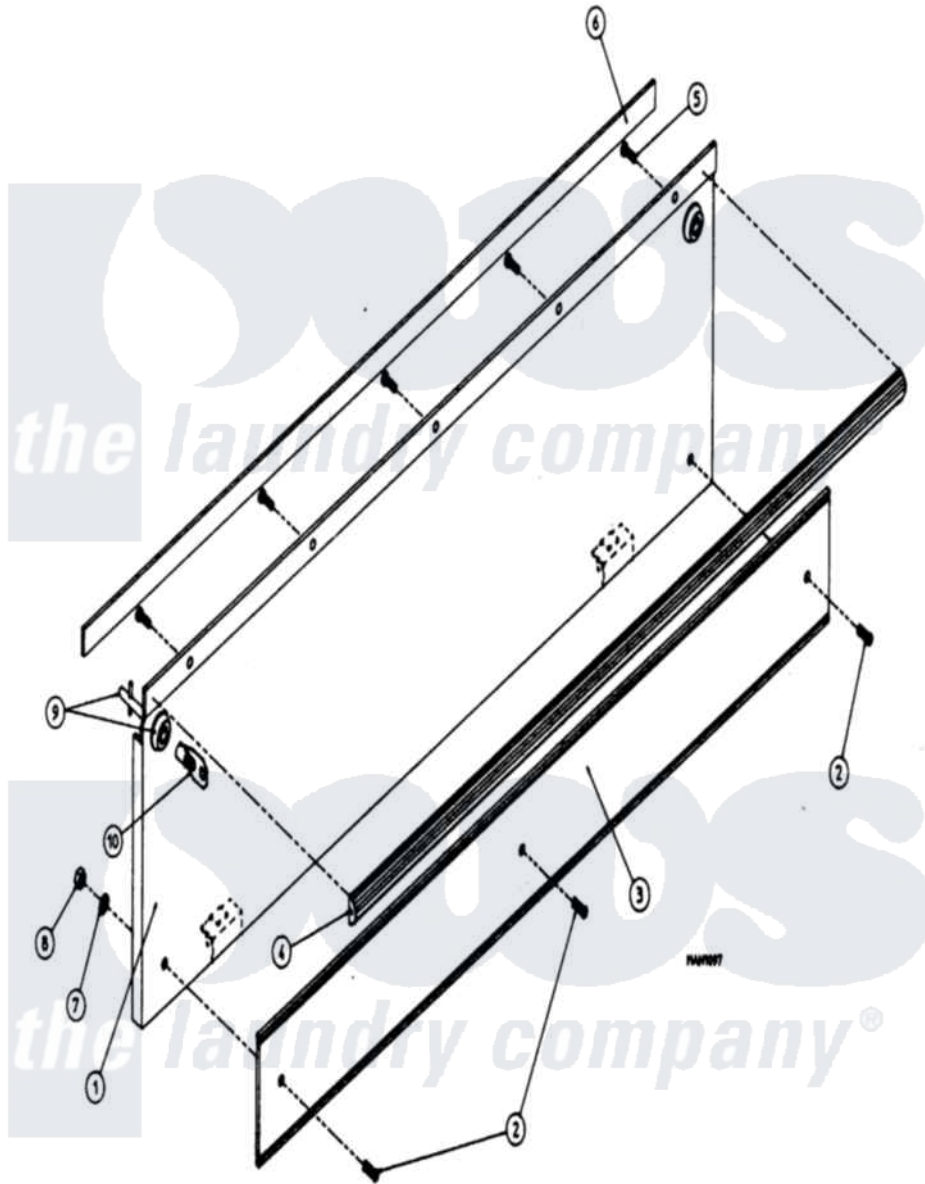

Maytag MDG32PC2 02 - CABINET - LINT DOOR ASSEMBLY

Maytag Residential Maytag MDG32PC2 Dryer Parts Parts Diagram 02 - CABINET - LINT DOOR ASSEMBLY
 Click on the part number to view part

Item	Original Part Number	Replaced By	Status	Part Description
000	W10124350		Not Available	ORDER PARTS FROM AMERICAN DRYER CORP AT 508-678-9000
001	A880173	W10146497		430 Drop L
002	A150001	150001		6-32 X 1 2
003	A180227		Not Available	TRIM, LINT DOOR (LWR KICK)
004	A180225	180225		430 Control L
005	A150201	150201		10-32 X 1
006	A117602		Not Available	TAPE, NOISE SUPPRESSOR
007	A153010	153010		6 Internal
008	A152013	152013		6-32 Hex N
009	A160040	160040		Dp Control
010	A160140	160140		Key Only F