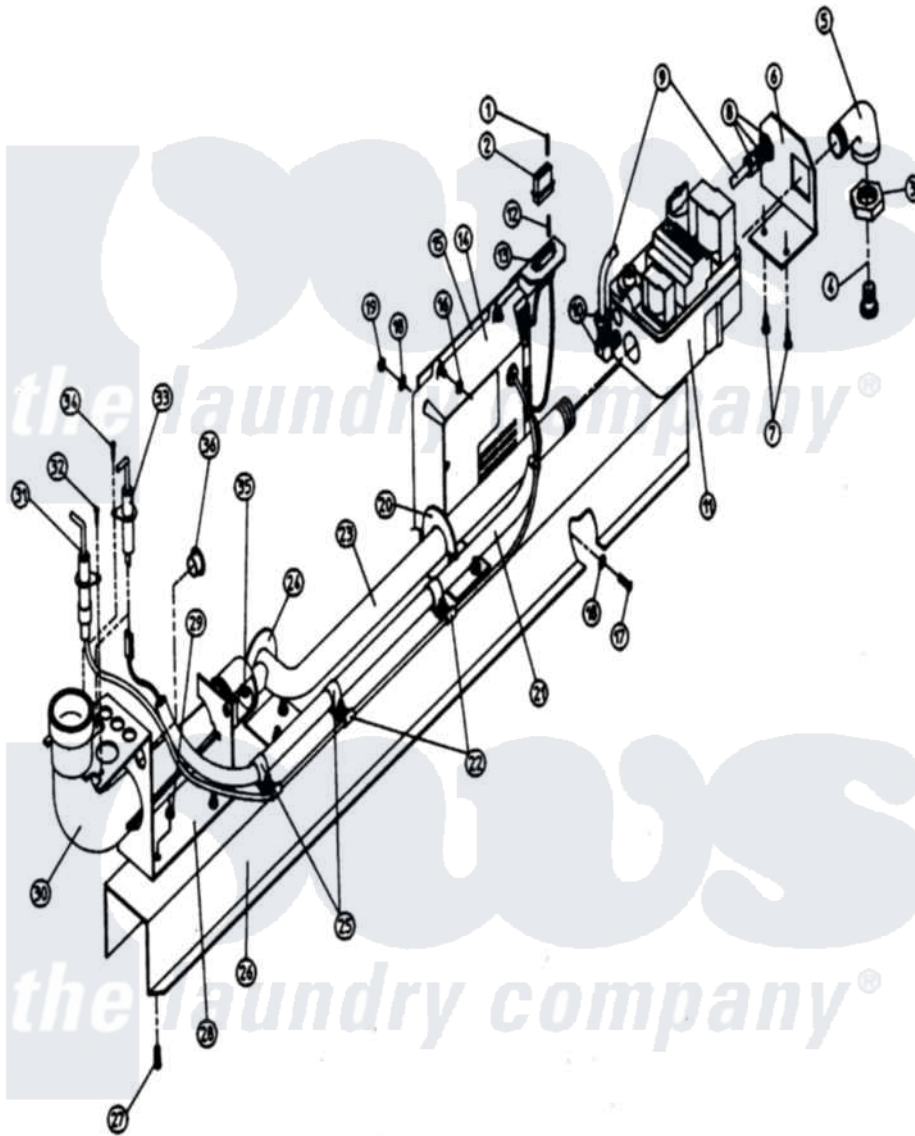

# Maytag MDG32PC2 13 - GAS VALVE TRAIN ASSEMBLY

Maytag [Residential Maytag MDG32PC2 Dryer Parts](#) Parts Diagram 13 - GAS VALVE TRAIN ASSEMBLY  
 Click on the part number to view part

Item	Original Part Number	Replaced By	Status	Part Description
000	W10124350		Not Available	ORDER PARTS FROM AMERICAN DRYER CORP AT 508-678-9000
001	A122700	<a href="#">122700</a>		MNL Pin S
002	A122604	<a href="#">W10146714</a>		4 Pin Cmnl
003	A141325		Not Available	COLLAR, TAIL PIECE
004	A141303		Not Available	TAIL PIECE, 1/2" UNION
005	A142506	<a href="#">142506</a>		1 2 X 1 2
006	A318712	<a href="#">318712</a>		320 330 43
007	A150301	<a href="#">150301</a>		8-18 X 7
008	A143259	<a href="#">143259</a>		Bulkhd Fit
009	A143100		Not Available	TUBING, ALUMINUM (1/4")
010	A143203	<a href="#">143203</a>		Pnp Pilot
011	A128927		Not Available	VALVE, GAS (REDUNDANT) (1/2" 24 VAC, NATURAL GAS)
"	A140411		Not Available	CONVERSION KIT (1/2" 24 VAC GAS VALVE (L.P.) W/O ORIFICES