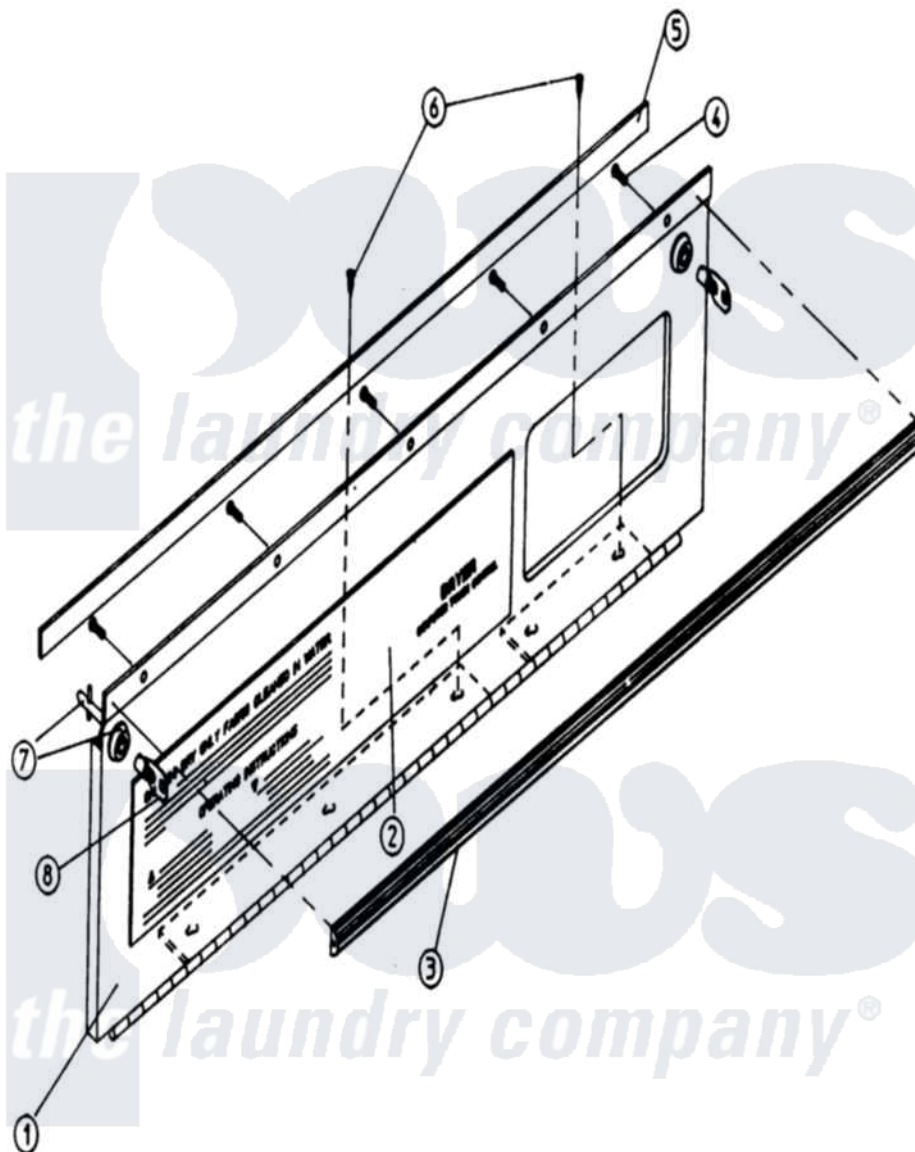

Maytag MDG32PC2AL 01 - CABINET - CONTROL DOOR ASSEMBLY

Maytag [Residential Maytag MDG32PC2AL Dryer Parts](#) Parts Diagram 01 - CABINET - CONTROL DOOR ASSEMBLY
 Click on the part number to view part

Item	Original Part Number	Replaced By	Status	Part Description
000	W10124350		Not Available	ORDER PARTS FROM AMERICAN DRYER CORP AT 508-678-9000
001	A880180	W10147973		430 Contro
002	A180228	180228		430 Graphi
003	A180225	180225		430 Control L
004	A150201	150201		10-32 X 1
005	A117600		Not Available	TAPE, NOISE SUPPRESSOR (SOLD IN FEET)
006	A150301	150301		8-18 X 7
007	A160040	160040		Dp Control
008	A160140	160140		Key Only F