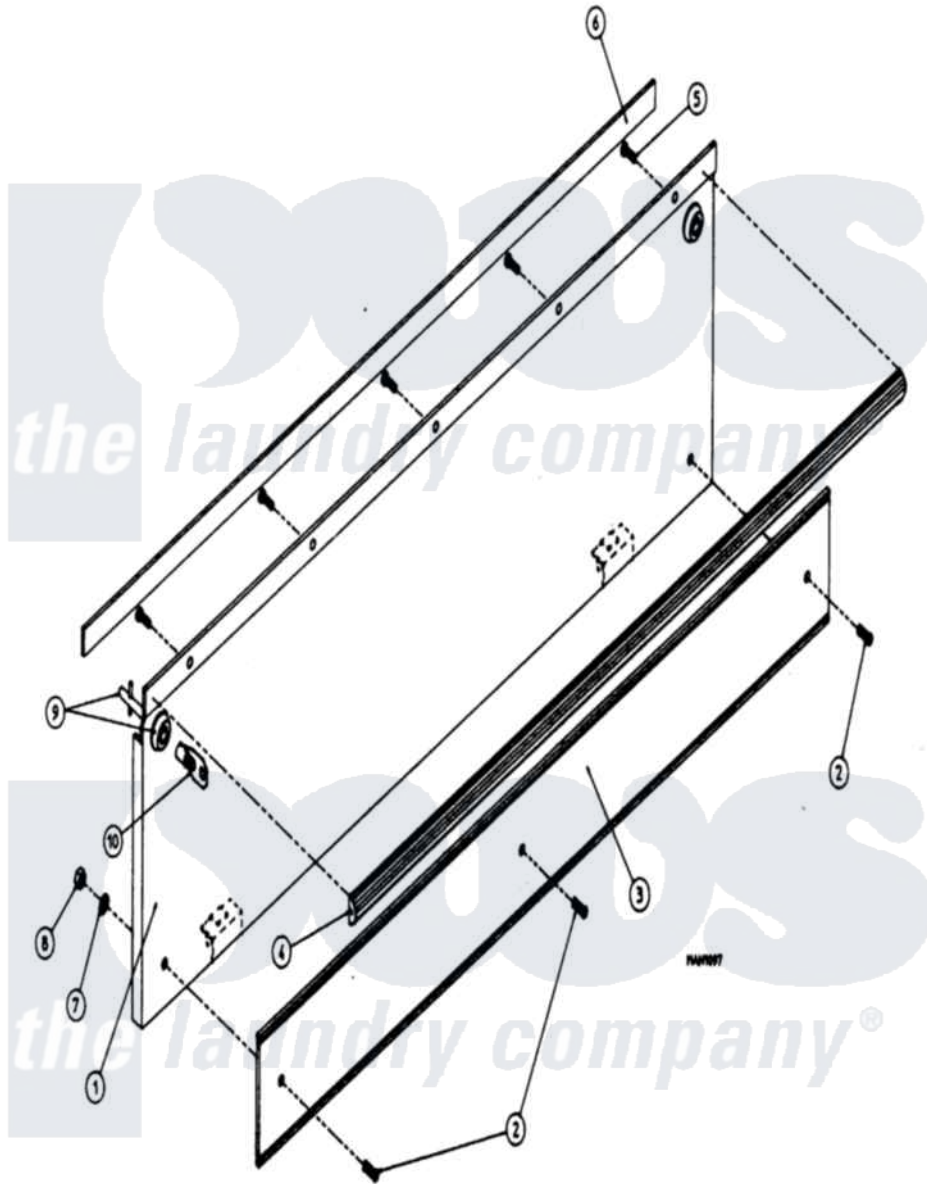

# Maytag MDG32PC2AL 02 - CABINET - LINT DOOR ASSEMBLY

Maytag Residential Maytag MDG32PC2AL Dryer Parts Parts Diagram 02 - CABINET - LINT DOOR ASSEMBLY  
 Click on the part number to view part

Item	Original Part Number	Replaced By	Status	Part Description
000	W10124350		Not Available	ORDER PARTS FROM AMERICAN DRYER CORP AT 508-678-9000
001	A880173	<a href="#">W10146497</a>		430 Drop L
002	A150001	<a href="#">150001</a>		6-32 X 1 2
003	A180227		Not Available	TRIM, LINT DOOR (LWR KICK)
004	A180225	<a href="#">180225</a>		430 Control L
005	A150201	<a href="#">150201</a>		10-32 X 1
006	A117602		Not Available	TAPE, NOISE SUPPRESSOR
007	A153010	<a href="#">153010</a>		6 Internal
008	A152013	<a href="#">152013</a>		6-32 Hex N
009	A160040	<a href="#">160040</a>		Dp Control
010	A160140	<a href="#">160140</a>		Key Only F