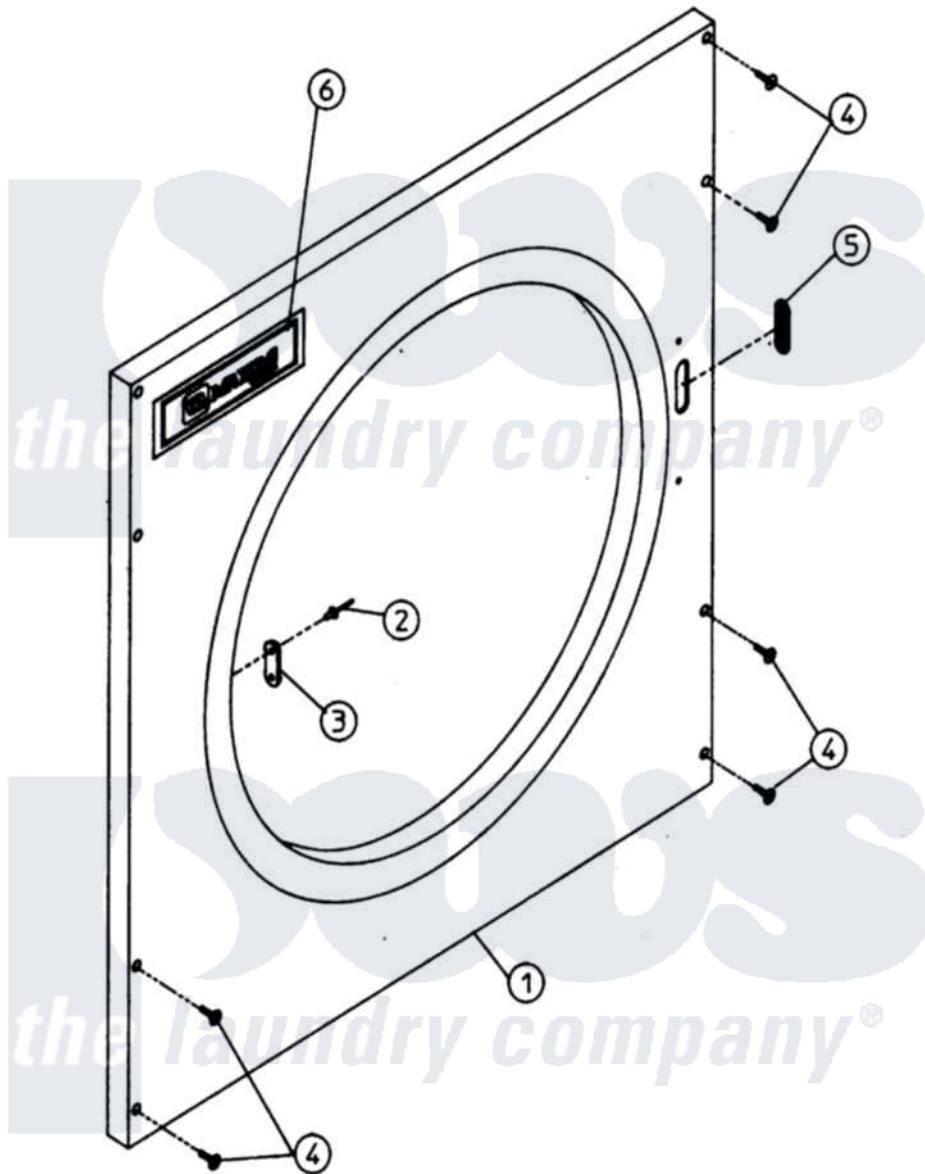

Maytag MDG32PC2AL 03 - CABINET - UPPER FRONT PANEL

Maytag [Residential Maytag MDG32PC2AL Dryer Parts](#) Parts Diagram 03 - CABINET - UPPER FRONT PANEL
 Click on the part number to view part

Item	Original Part Number	Replaced By	Status	Part Description
000	W10124350		Not Available	ORDER PARTS FROM AMERICAN DRYER CORP AT 508-678-9000
001	A800684	800684		320 330 43
002	A154215	154215		5 32 X 1 4
003	A170330		Not Available	LATCH, DOOR (FRICTION)
004	A150415		Not Available	SCREW, CRIMPTITE (PH. RD.HD.) (No.10-16 X 1/2" PH. RD. HD.)
005	A121405	121405		Rubber Gro
006	A112343	112343		Maytag Log
"	A870011	W10147884		Logo Doubl