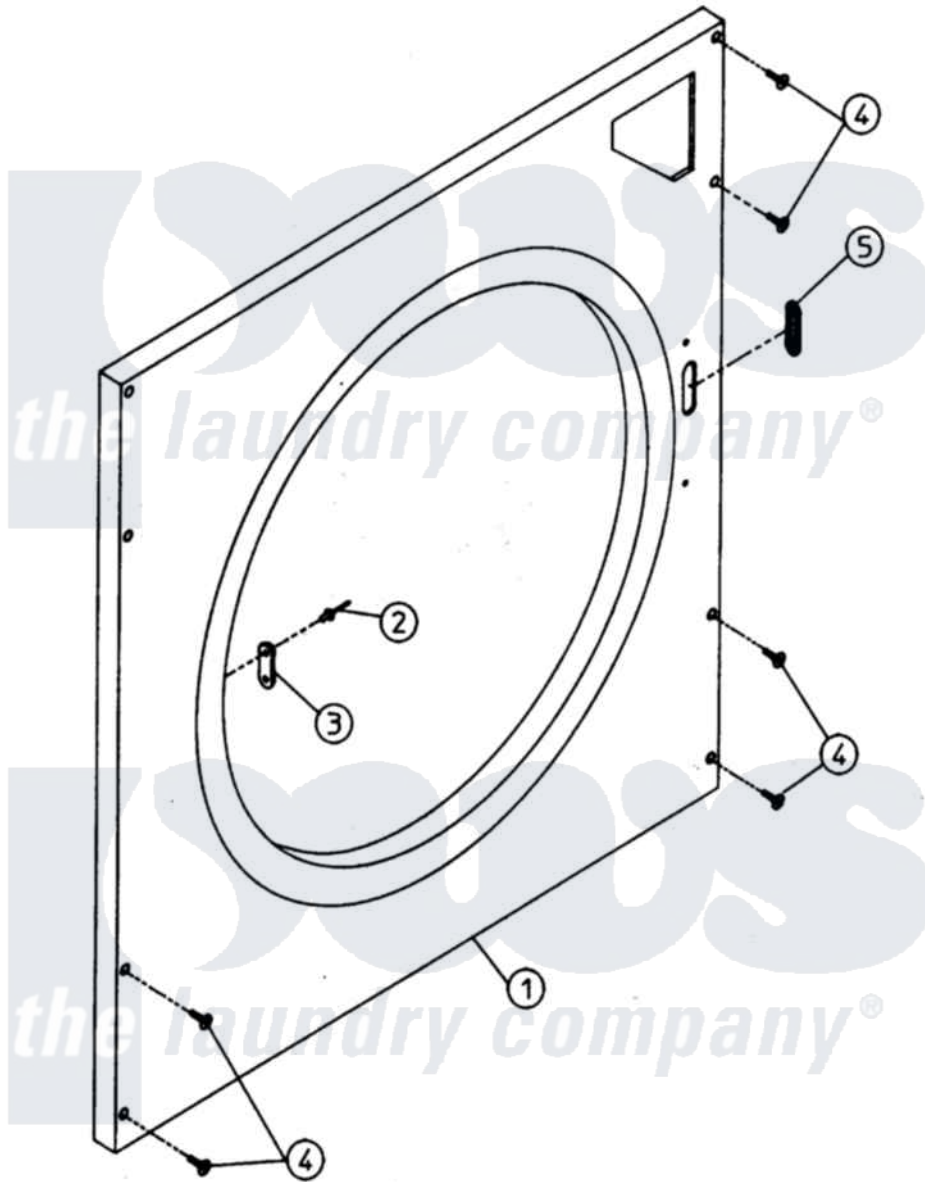

Maytag MDG32PC2AL 04 - CABINET - LOWER FRONT PANEL

Maytag [Residential Maytag MDG32PC2AL Dryer Parts](#) Parts Diagram 04 - CABINET - LOWER FRONT PANEL
 Click on the part number to view part

Item	Original Part Number	Replaced By	Status	Part Description
000	W10124350		Not Available	ORDER PARTS FROM AMERICAN DRYER CORP AT 508-678-9000
001	A800689	800689		320 330 43
002	A154215	154215		5 32 X 1 4
003	A170330		Not Available	LATCH, DOOR (FRICTION)
004	A150415		Not Available	SCREW, CRIMPTITE (PH. RD.HD.) (No.10-16 X 1/2" PH. RD. HD.)
005	A121405	121405		Rubber Gro