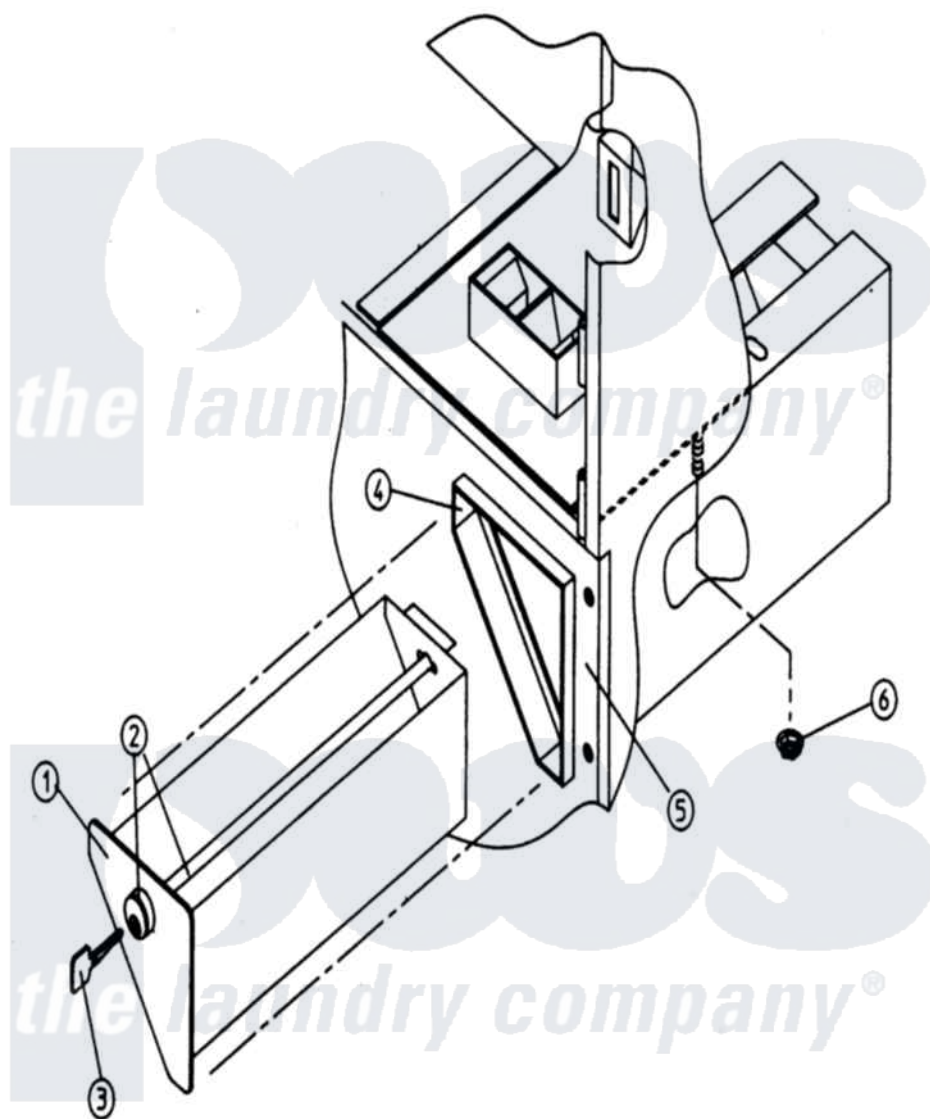

Maytag MDG32PC2AL 05 - COIN VAULT ASSEMBLY

Maytag [Residential Maytag MDG32PC2AL Dryer Parts](#) Parts Diagram 05 - COIN VAULT ASSEMBLY
 Click on the part number to view part

Item	Original Part Number	Replaced By	Status	Part Description
000	W10124350		Not Available	ORDER PARTS FROM AMERICAN DRYER CORP AT 508-678-9000
001	A880118	W10147951		330 430 CO
002	A-----		Not Available	SAIL SWITCH (SEE S.S. ASSY.)
003	A-----		Not Available	SAIL SWITCH (SEE S.S. ASSY.)
004	A880117	887144		320 330 43
005	A800689	800689		320 330 43
006	A152014	152014		1 4-20 Ser
007	A404500	WB22X55		Switch
"	A404502	404502		White 0.6