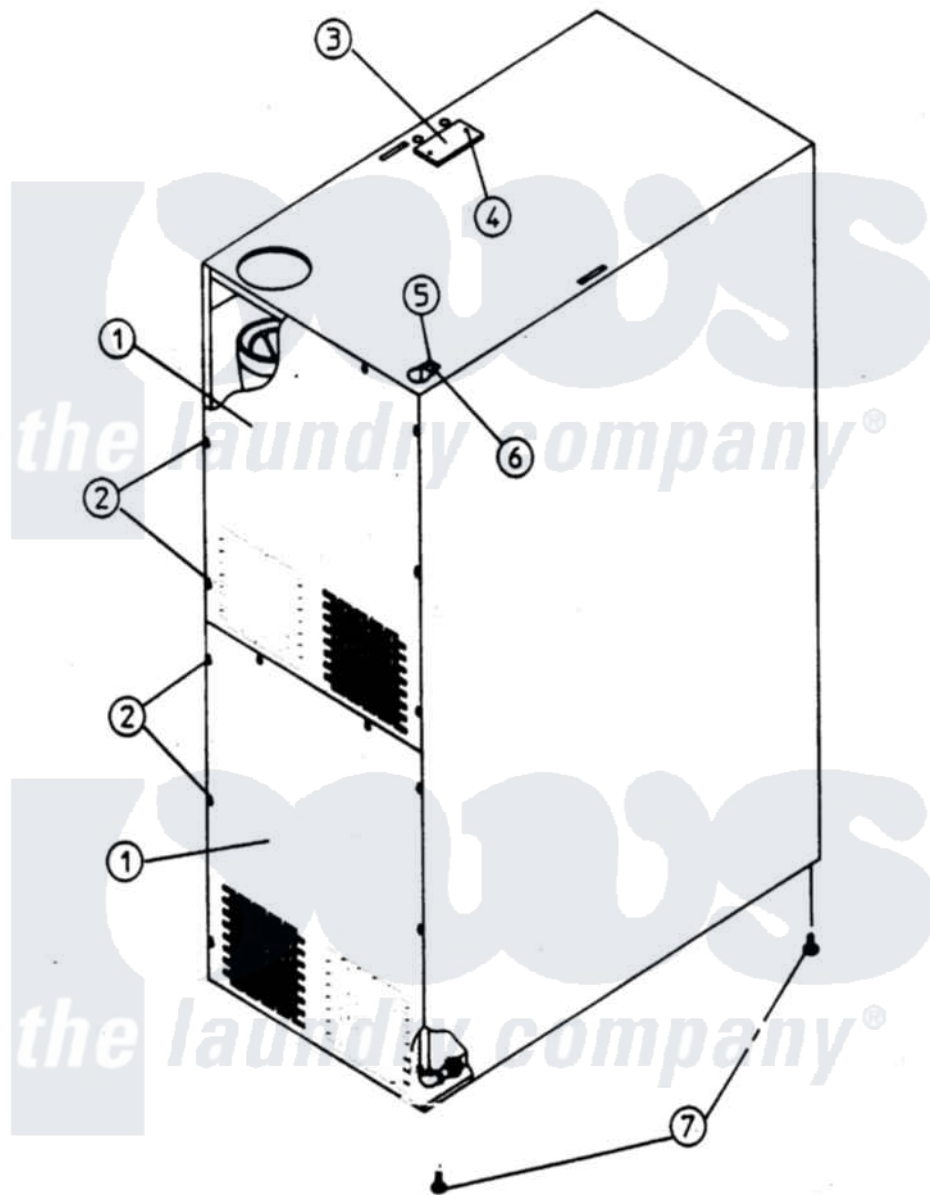

Maytag MDG32PC2AL 06 - BACKGUARD ASSEMBLY

Maytag [Residential Maytag MDG32PC2AL Dryer Parts](#) Parts Diagram 06 - BACKGUARD ASSEMBLY
 Click on the part number to view part

Item	Original Part Number	Replaced By	Status	Part Description
000	W10124350		Not Available	ORDER PARTS FROM AMERICAN DRYER CORP AT 508-678-90003
001	A314406	314406		430 Back G
002	A150301	150301		8-18 X 7
003	A315014	315014		320 330 43
004	A150301	150301		8-18 X 7
005	A318702	318702		230 530 To
006	A150300	5307527001		Switch
007	A103500			LEVELING L