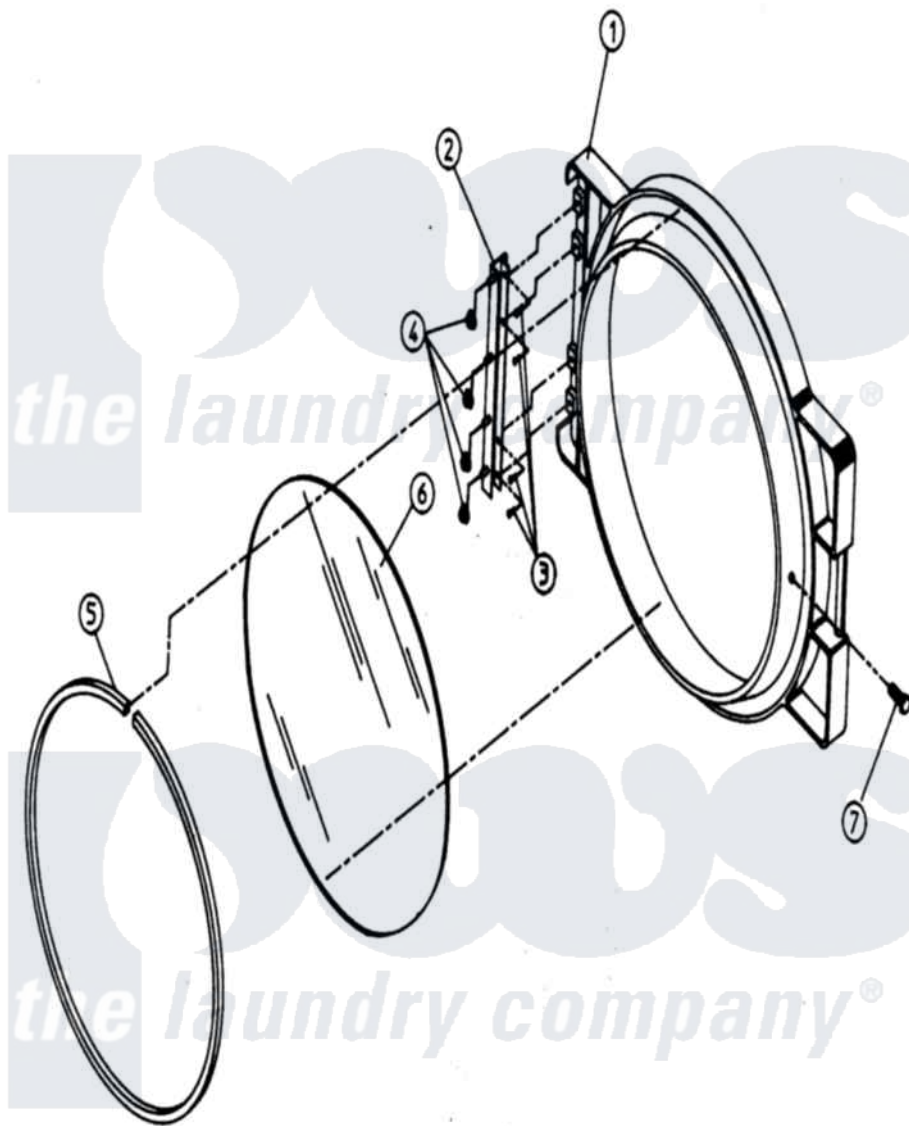

Maytag MDG32PC2AL 07 - DOOR ASSEMBLY

Maytag [Residential Maytag MDG32PC2AL Dryer Parts](#) Parts Diagram 07 - DOOR ASSEMBLY
 Click on the part number to view part

Item	Original Part Number	Replaced By	Status	Part Description
000	W10124350		Not Available	ORDER PARTS FROM AMERICAN DRYER CORP AT 508-678-9000
001	A800287		Not Available	DOOR ASSY (ALM) (INCL 1,5,6, & 7)
"	A800288		Not Available	DOOR ASSEMBLY (WHT) (INCL. ILLUS. No.1 & 5 THRU 9)
002	A800448	800448		12 1 2 Ma
003	A15041		Not Available	TAPTITE SCREW (No.10-24 X 3/8")
004	A152014	152014		1 4-20 Ser
005	A102353		Not Available	GASKET, MAIN DOOR (69-1/2")
"	A170725		Not Available	ADHESIVE, MOUNTING (GLASS AND GASKET ADHESIVE)
006	A102210	102210		20 7 16 D
"	A170730	170730		10.3 Oz Cl
007	A150431	150431		10x7 16 D