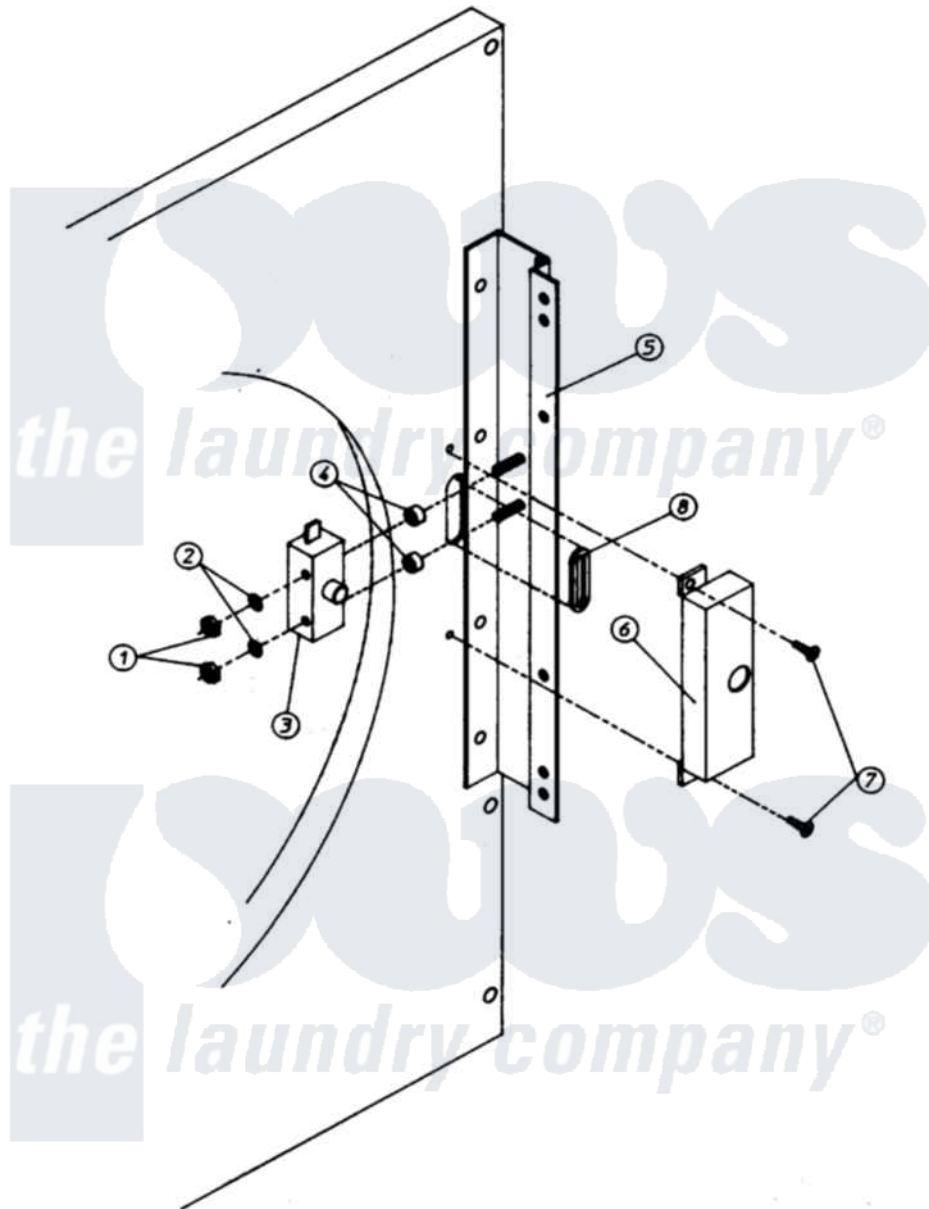

Maytag MDG32PC2AL 08 - DOOR SWITCH ASSEMBLY

Maytag [Residential Maytag MDG32PC2AL Dryer Parts](#) Parts Diagram 08 - DOOR SWITCH ASSEMBLY
 Click on the part number to view part

Item	Original Part Number	Replaced By	Status	Part Description
000	W10124350		Not Available	ORDER PARTS FROM AMERICAN DRYER CORP AT 508-678-9000
001	A152013	152013		6-32 Hex N
002	A153010	153010		6 Internal
003	A137005	W10146741		SDS Door S
004	A154281	154281		3 8 Stand
005	A800448	800448		12 1 2 Ma
006	A313218			MAIN DOOR
007	A150201	150201		10-32 X 1
008	A121405	121405		Rubber Gro