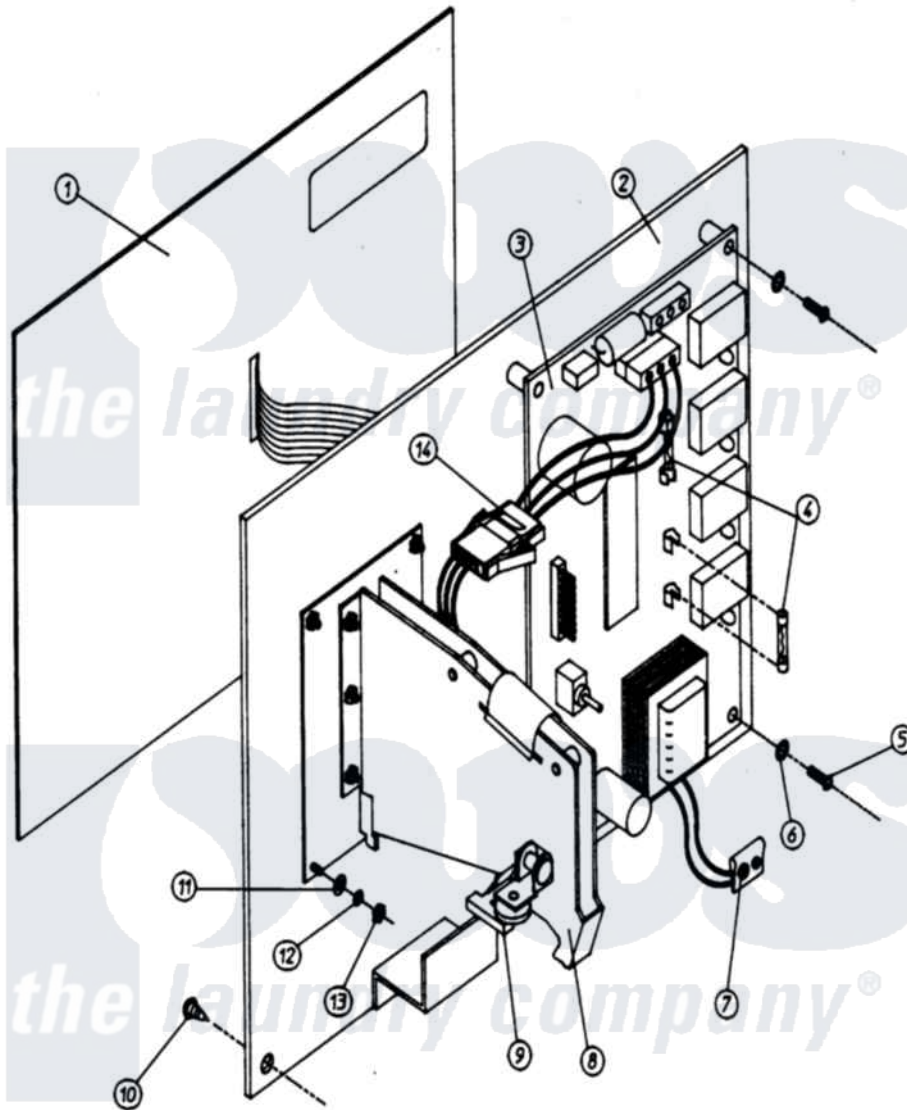

Maytag MDG32PC2AL 09 - CONTROL PANEL ASSEMBLY (DMC)

Maytag Residential Maytag MDG32PC2AL Dryer Parts Parts Diagram 09 - CONTROL PANEL ASSEMBLY (DMC)
 Click on the part number to view part

Item	Original Part Number	Replaced By	Status	Part Description
000	W10124350		Not Available	ORDER PARTS FROM AMERICAN DRYER CORP AT 508-678-9000
001	A112540			LABEL, KEYBOARD (25C) SPECIFY COLOR WHEN ORDERING
002	A801231	801231		430 PH5 Ct
"	A801266	801266		430 PH5 CO
"	A824007		Not Available	PANEL, CONTROL ASSEMBLY (INCLUDES 1, 2, 3, 4, 5, 6, 7,
003	A137240		Not Available	CONTROLLER (DMC PHASE 5)
004	A136058	136058		25A 125V
005	A150005			6-32 X 1 4
006	A153010	153010		6 Internal
007	A824998	824998		Phase-5 BA
008	A125150	W10149163		430 .25 CO
009	A137056	W10146742		Optical SW

010	A130301	W10146732	L225 Tod3
011	A153046		Not Available WASHER, FLAT (No.4)
012	A153045	153045	4 Split L
013	A152016	152016	4-40 Hex N
014	A824867	824867	Ad 320 330