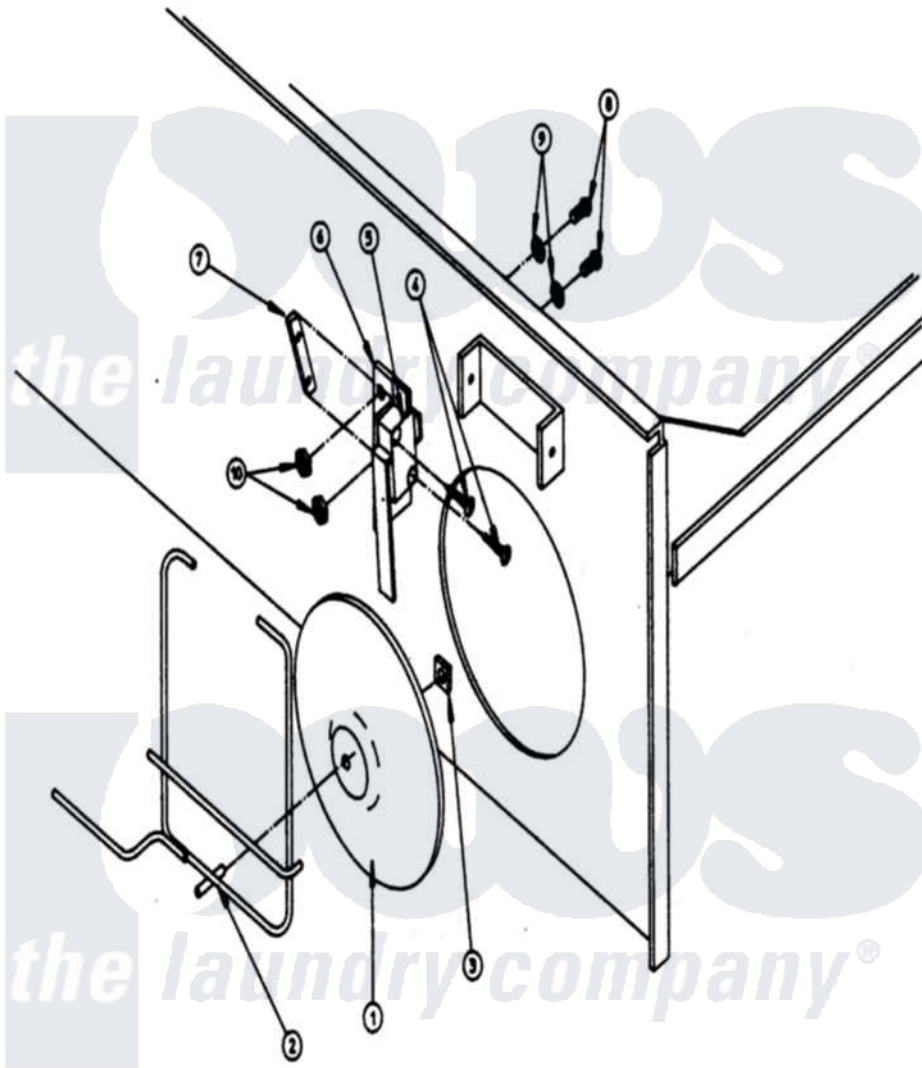

Maytag MDG32PC2AL 14 - SAIL SWITCH ASSEMBLY

Maytag Residential Maytag MDG32PC2AL Dryer Parts Parts Diagram 14 - SAIL SWITCH ASSEMBLY
 Click on the part number to view part

Item	Original Part Number	Replaced By	Status	Part Description
000	W10124350		Not Available	ORDER PARTS FROM AMERICAN DRYER CORP AT 508-678-9000
001	A309206		Not Available	DAMPER, SAIL SWITCH
"	A802805		Not Available	SAIL SWITCH ROD & DAMPER ASSY. (INCL. ITEMS 1 THRU 3)
002	A105550	W10146642		320 330 43
003	A154002	154002		1 8 Push O
004	A150303	150303		4 X 3 4 P
005	A122200	122200		Sail Switch
"	A802807	W10147081		320 330 43
006	A319208	319208		320 330 43
007	A154004	154004		Tinneman
008	A150001	150001		6-32 X 1 2
009	A153010	153010		6 Internal
010	A152000			6-32 HEX N