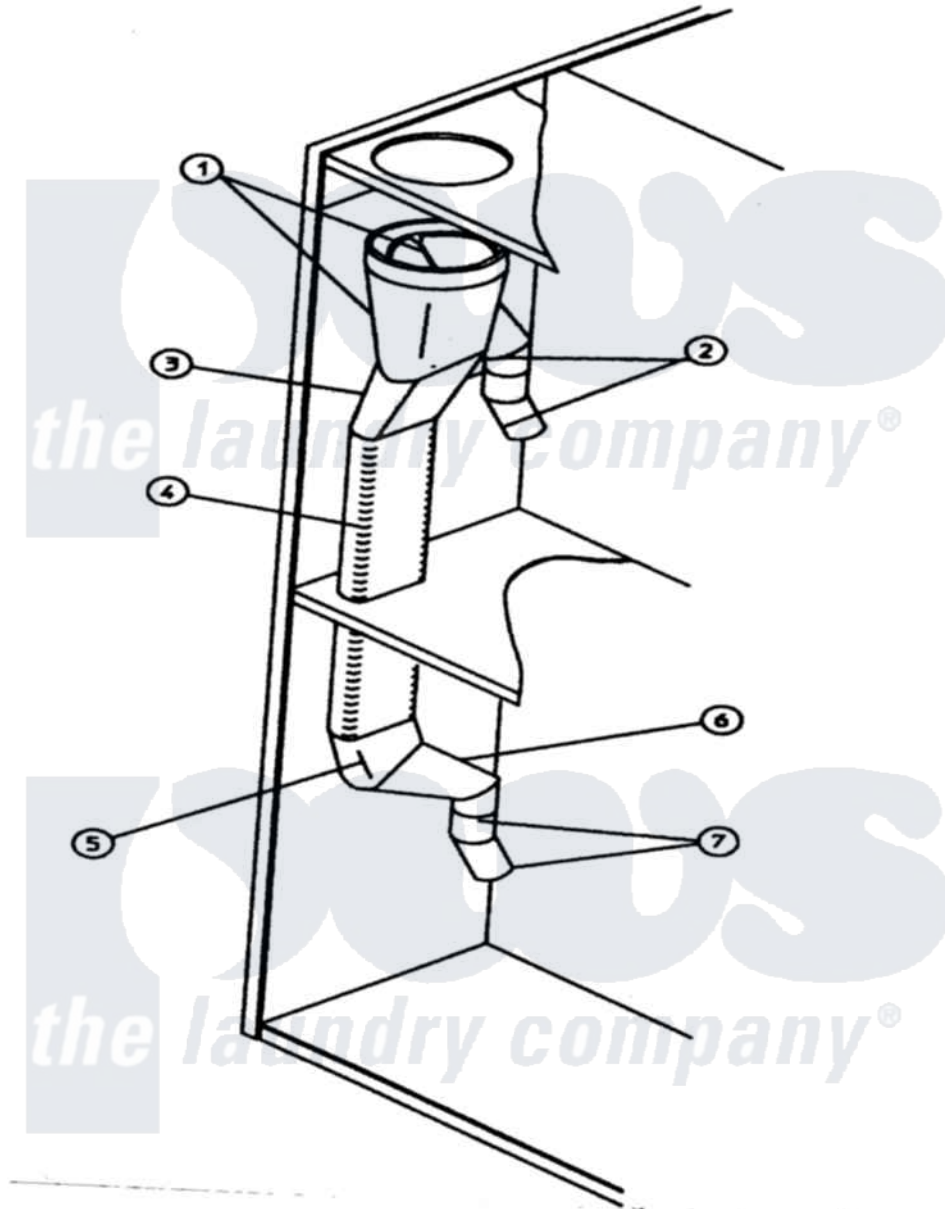

# Maytag MDG32PC2AL 19 - EXHAUST DUCTING ASSEMBLY

Maytag Residential Maytag MDG32PC2AL Dryer Parts Parts Diagram 19 - EXHAUST DUCTING ASSEMBLY  
 Click on the part number to view part

Item	Original Part Number	Replaced By	Status	Part Description
000	W10124350		Not Available	ORDER PARTS FROM AMERICAN DRYER CORP AT 508-678-9000
001	A880505	<a href="#">W10148014</a>		215 430 Da
002	A143536	<a href="#">143536</a>		6 Diameter 45
003	A145327		Not Available	BOOT, STRAIGHT (6" RD X 7" OV)
004	A143539	<a href="#">143539</a>		7 Oval 15
005	A143537	<a href="#">143537</a>		7 Oval 45
006	A143538	<a href="#">143538</a>		6 Diameter X 7
007	A117505	<a href="#">117505</a>		Aluminum H
"	A143536	<a href="#">143536</a>		6 Diameter 45