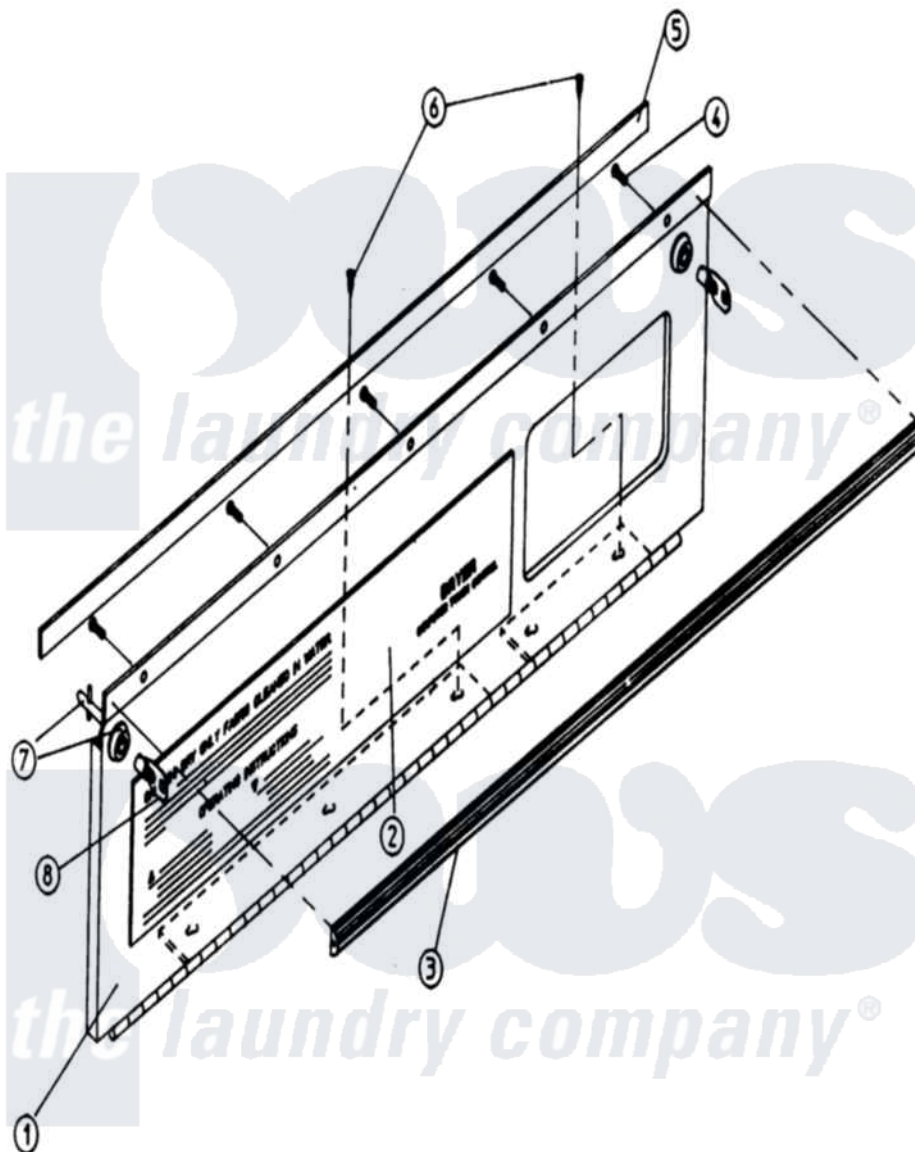

# Maytag MDG32PC2AW 01 - CABINET - CONTROL DOOR ASSEMBLY

Maytag [Residential Maytag MDG32PC2AW Dryer Parts](#) Parts Diagram 01 - CABINET - CONTROL DOOR ASSEMBLY  
 Click on the part number to view part

Item	Original Part Number	Replaced By	Status	Part Description
000	W10124350		Not Available	ORDER PARTS FROM AMERICAN DRYER CORP AT 508-678-9000
001	A880180	<a href="#">W10147973</a>		430 Contro
002	A180228	<a href="#">180228</a>		430 Graphi
003	A180225	<a href="#">180225</a>		430 Control L
004	A150201	<a href="#">150201</a>		10-32 X 1
005	A117600		Not Available	TAPE, NOISE SUPPRESSOR (SOLD IN FEET)
006	A150301	<a href="#">150301</a>		8-18 X 7
007	A160040	<a href="#">160040</a>		Dp Control
008	A160140	<a href="#">160140</a>		Key Only F