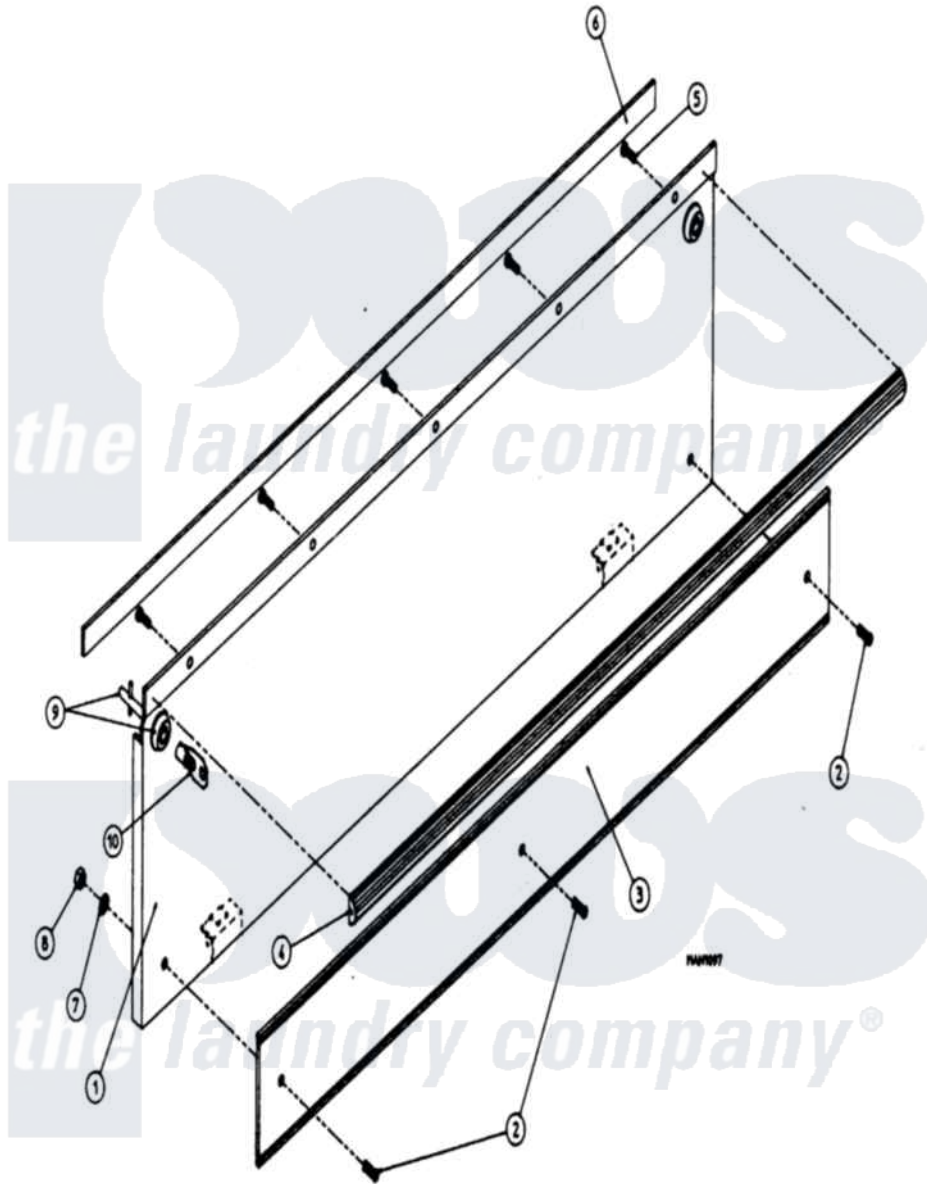

Maytag MDG32PC2AW 02 - CABINET - LINT DOOR ASSEMBLY

Maytag Residential Maytag MDG32PC2AW Dryer Parts Parts Diagram 02 - CABINET - LINT DOOR ASSEMBLY
 Click on the part number to view part

Item	Original Part Number	Replaced By	Status	Part Description
000	W10124350		Not Available	ORDER PARTS FROM AMERICAN DRYER CORP AT 508-678-9000
001	A880173	W10146497		430 Drop L
002	A150001	150001		6-32 X 1 2
003	A180227		Not Available	TRIM, LINT DOOR (LWR KICK)
004	A180225	180225		430 Control L
005	A150201	150201		10-32 X 1
006	A117602		Not Available	TAPE, NOISE SUPPRESSOR
007	A153010	153010		6 Internal
008	A152013	152013		6-32 Hex N
009	A160040	160040		Dp Control
010	A160140	160140		Key Only F