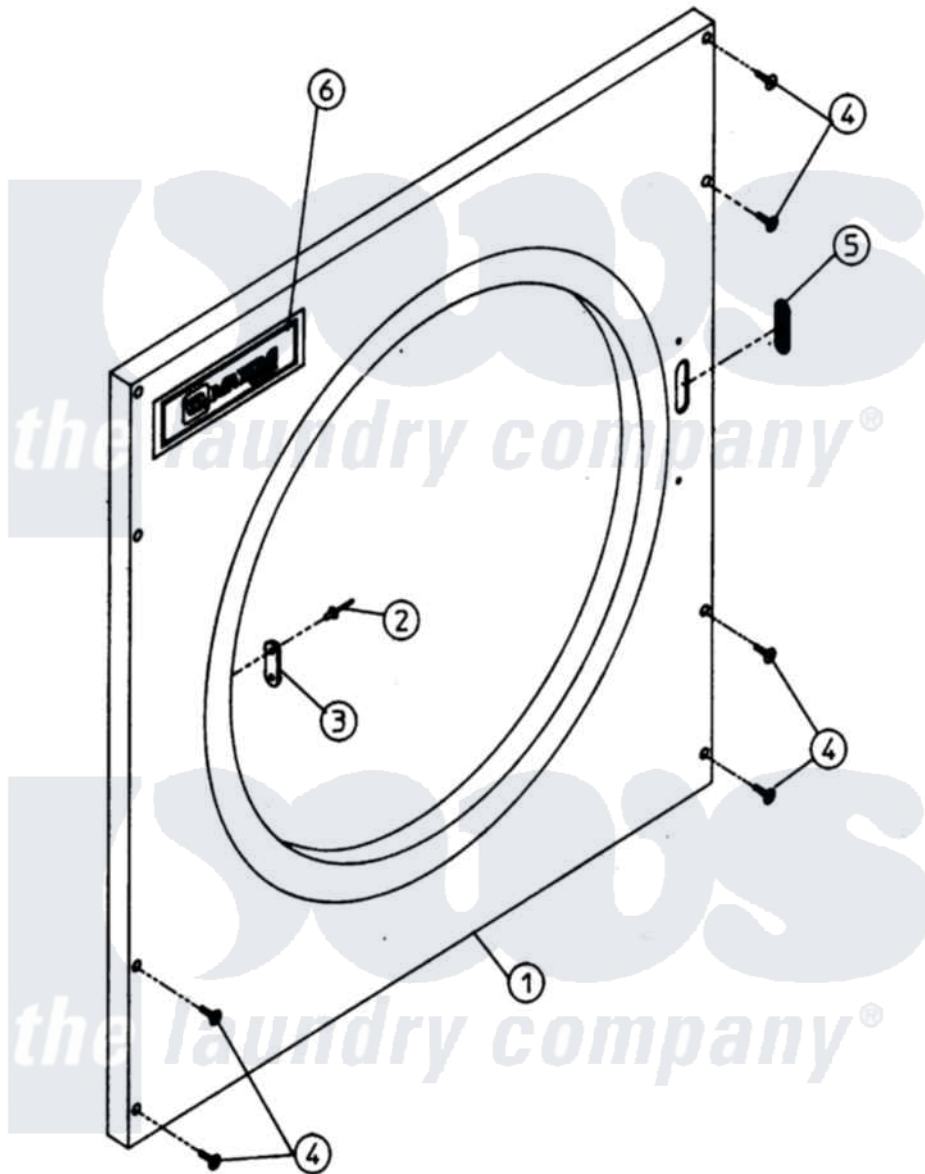

Maytag MDG32PC2AW 03 - CABINET - UPPER FRONT PANEL

Maytag [Residential Maytag MDG32PC2AW Dryer Parts](#) Parts Diagram 03 - CABINET - UPPER FRONT PANEL
 Click on the part number to view part

Item	Original Part Number	Replaced By	Status	Part Description
000	W10124350		Not Available	ORDER PARTS FROM AMERICAN DRYER CORP AT 508-678-9000
001	A800684	800684		320 330 43
002	A154215	154215		5 32 X 1 4
003	A170330		Not Available	LATCH, DOOR (FRICTION)
004	A150415		Not Available	SCREW, CRIMPTITE (PH. RD.HD.) (No.10-16 X 1/2" PH. RD. HD.)
005	A121405	121405		Rubber Gro
006	A112343	112343		Maytag Log
"	A870011	W10147884		Logo Doubl