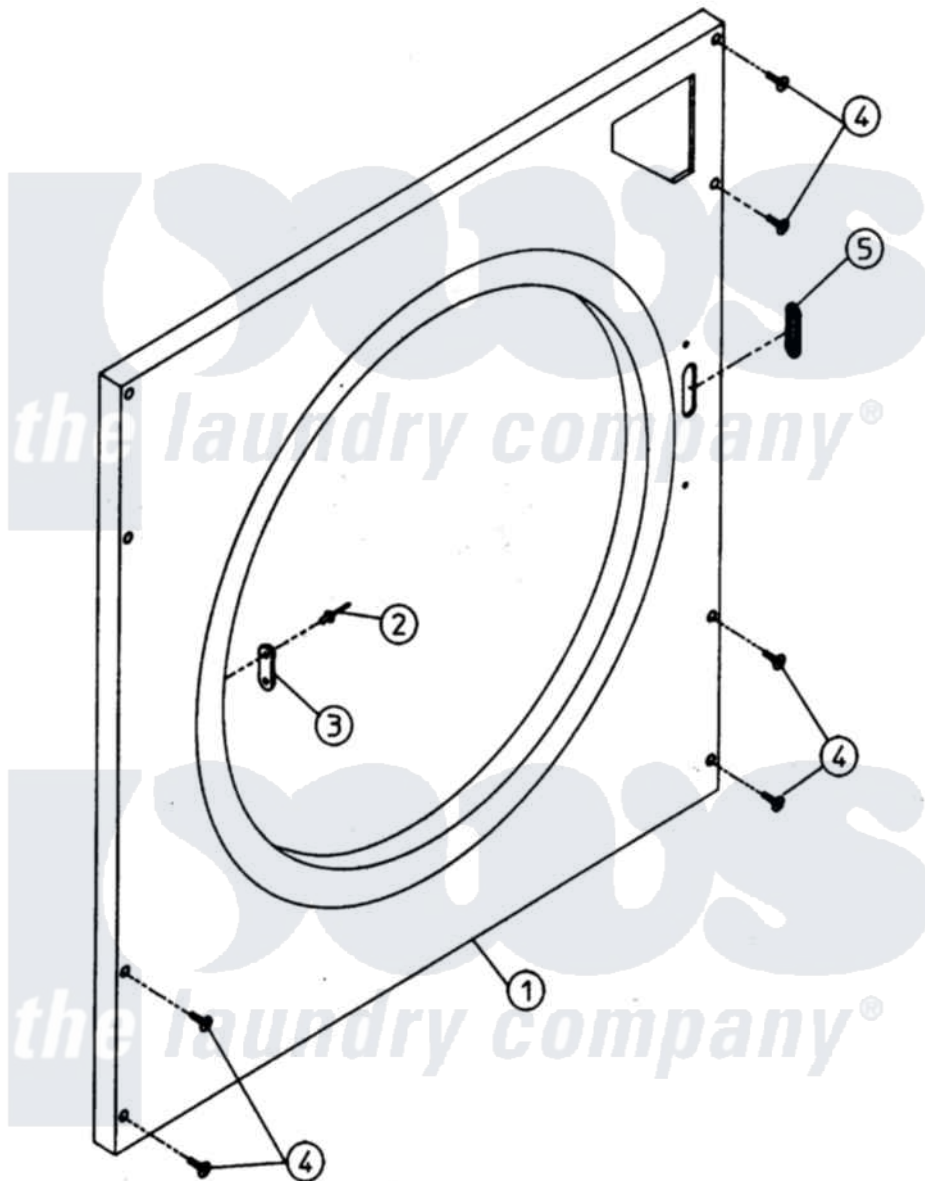

Maytag MDG32PC2AW 04 - CABINET - LOWER FRONT PANEL

Maytag [Residential Maytag MDG32PC2AW Dryer Parts](#) Parts Diagram 04 - CABINET - LOWER FRONT PANEL
 Click on the part number to view part

Item	Original Part Number	Replaced By	Status	Part Description
000	W10124350		Not Available	ORDER PARTS FROM AMERICAN DRYER CORP AT 508-678-9000
001	A800689	800689		320 330 43
002	A154215	154215		5 32 X 1 4
003	A170330		Not Available	LATCH, DOOR (FRICTION)
004	A150415		Not Available	SCREW, CRIMPTITE (PH. RD.HD.) (No.10-16 X 1/2" PH. RD. HD.)
005	A121405	121405		Rubber Gro