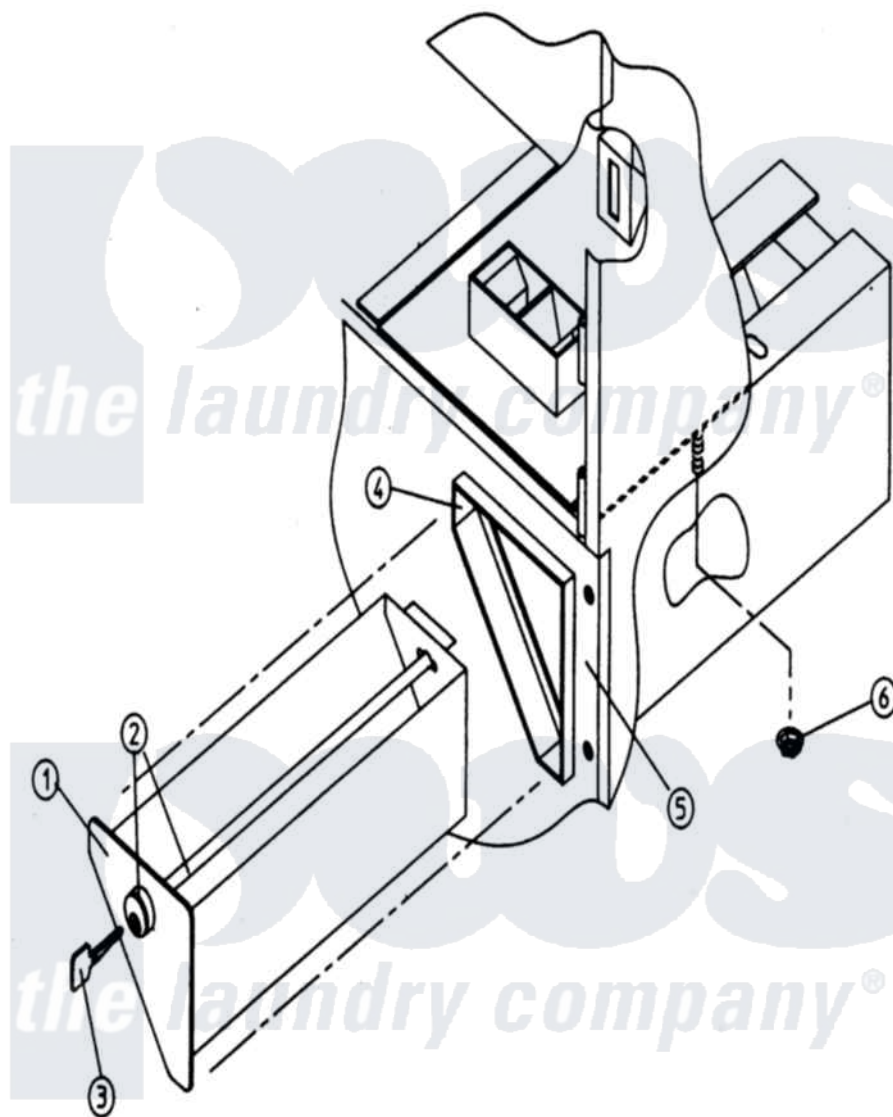

Maytag MDG32PC2AW 05 - COIN VAULT ASSEMBLY

Maytag [Residential Maytag MDG32PC2AW Dryer Parts](#) Parts Diagram 05 - COIN VAULT ASSEMBLY
 Click on the part number to view part

Item	Original Part Number	Replaced By	Status	Part Description
000	W10124350		Not Available	ORDER PARTS FROM AMERICAN DRYER CORP AT 508-678-9000
001	A880118	W10147951		330 430 CO
002	A-----		Not Available	SAIL SWITCH (SEE S.S. ASSY.)
003	A-----		Not Available	SAIL SWITCH (SEE S.S. ASSY.)
004	A880117	887144		320 330 43
005	A800689	800689		320 330 43
006	A152014	152014		1 4-20 Ser
007	A404500	WB22X55		Switch
"	A404502	404502		White 0.6