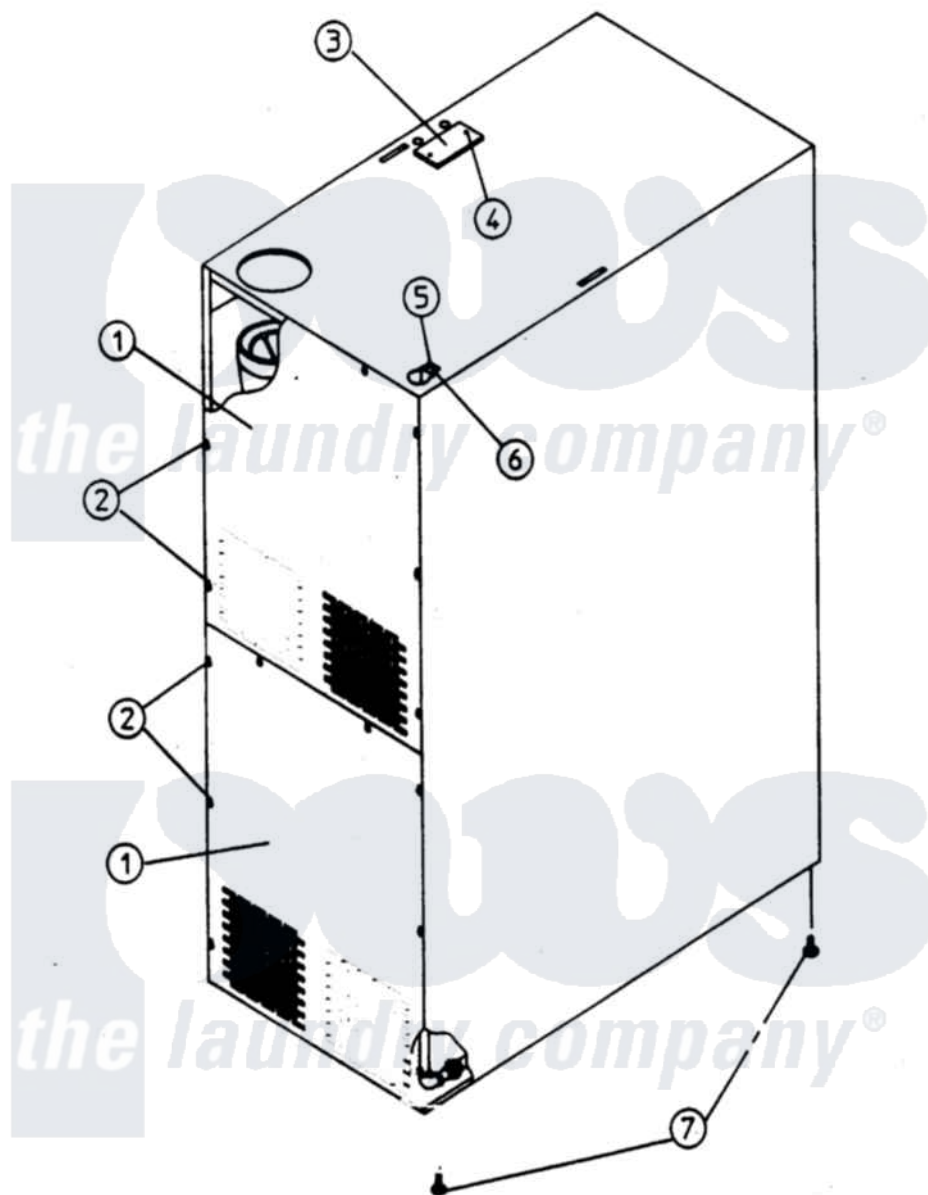

Maytag MDG32PC2AW 06 - BACKGUARD ASSEMBLY

Maytag Residential Maytag MDG32PC2AW Dryer Parts Parts Diagram 06 - BACKGUARD ASSEMBLY
 Click on the part number to view part

| Item | Original Part Number | Replaced By | Status | Part Description |
|------|----------------------|----------------------------|---------------|---|
| 000 | W10124350 | | Not Available | ORDER PARTS FROM AMERICAN DRYER CORP AT 508-678-90003 |
| 001 | A314406 | 314406 | | 430 Back G |
| 002 | A150301 | 150301 | | 8-18 X 7 |
| 003 | A315014 | 315014 | | 320 330 43 |
| 004 | A150301 | 150301 | | 8-18 X 7 |
| 005 | A318702 | 318702 | | 230 530 To |
| 006 | A150300 | 5307527001 | | Switch |
| 007 | A103500 | | | LEVELING L |