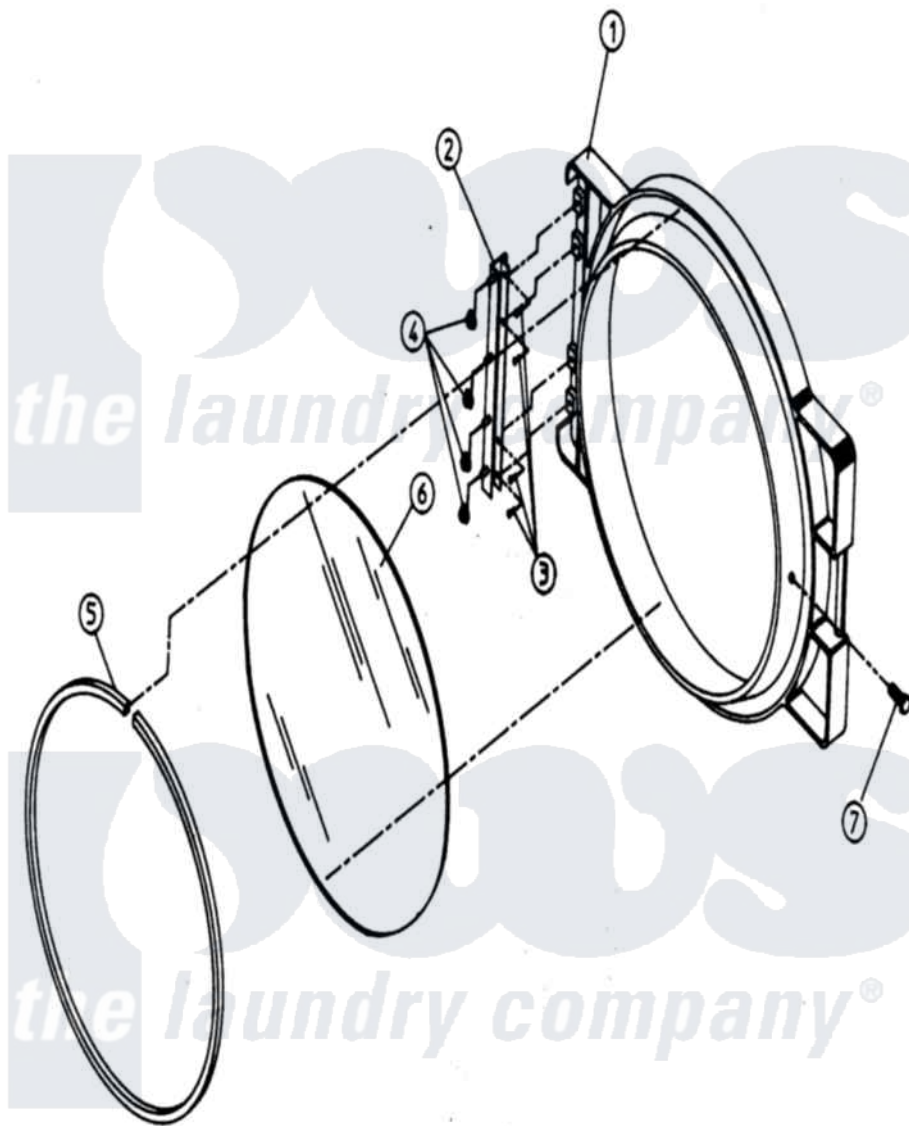

# Maytag MDG32PC2AW 07 - DOOR ASSEMBLY

Maytag Residential Maytag MDG32PC2AW Dryer Parts Parts Diagram 07 - DOOR ASSEMBLY  
 Click on the part number to view part

Item	Original Part Number	Replaced By	Status	Part Description
000	W10124350		Not Available	ORDER PARTS FROM AMERICAN DRYER CORP AT 508-678-9000
001	A800287		Not Available	DOOR ASSY (ALM) (INCL 1,5,6, & 7)
"	A800288		Not Available	DOOR ASSEMBLY (WHT) (INCL. ILLUS. No.1 & 5 THRU 9)
002	A800448	<a href="#">800448</a>		12 1 2 Ma
003	A15041		Not Available	TAPTITE SCREW (No.10-24 X 3/8")
004	A152014	<a href="#">152014</a>		1 4-20 Ser
005	A102353		Not Available	GASKET, MAIN DOOR (69-1/2")
"	A170725		Not Available	ADHESIVE, MOUNTING (GLASS AND GASKET ADHESIVE)
006	A102210	<a href="#">102210</a>		20 7 16 D
"	A170730	<a href="#">170730</a>		10.3 Oz Cl
007	A150431	<a href="#">150431</a>		10x7 16 D