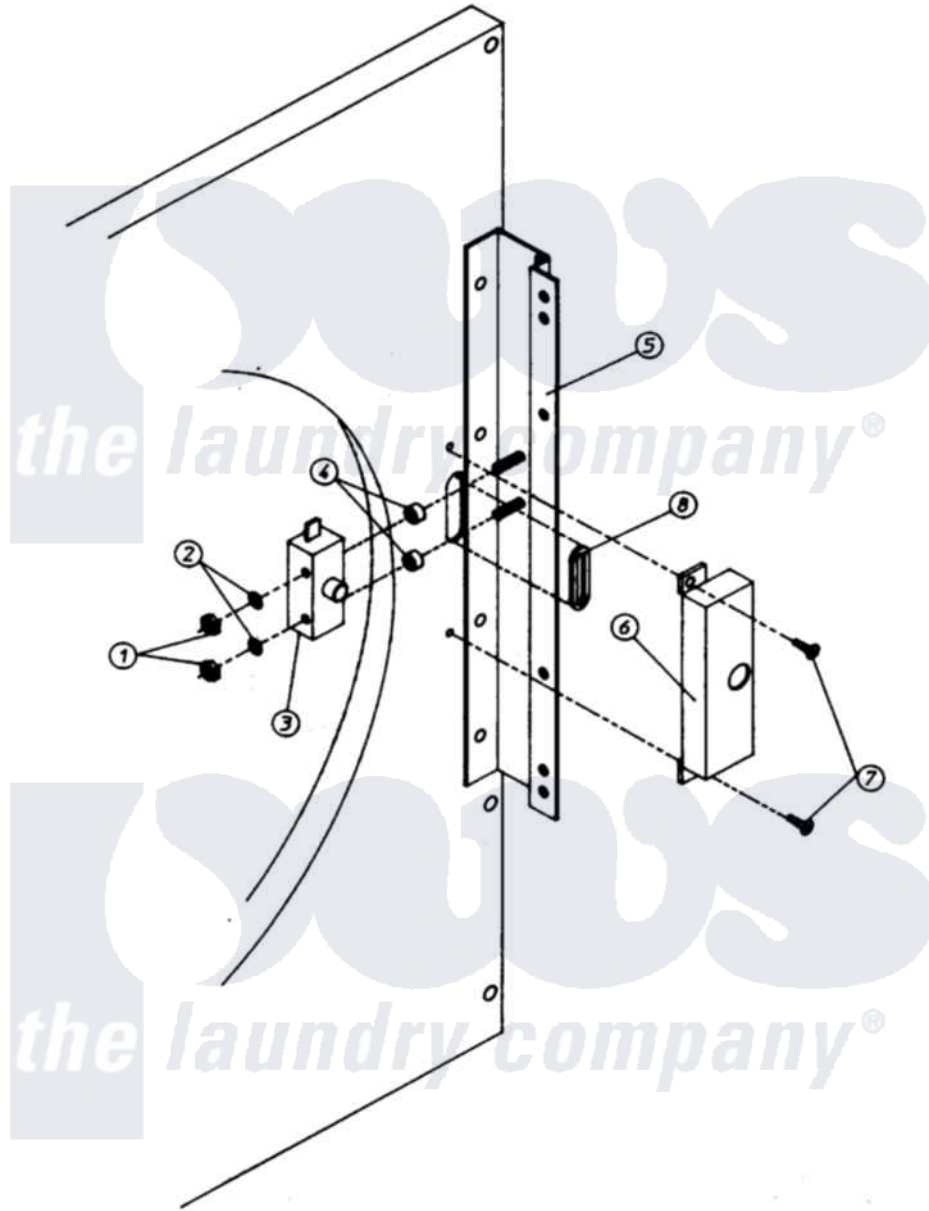

Maytag MDG32PC2AW 08 - DOOR SWITCH ASSEMBLY

Maytag Residential Maytag MDG32PC2AW Dryer Parts Parts Diagram 08 - DOOR SWITCH ASSEMBLY
 Click on the part number to view part

Item	Original Part Number	Replaced By	Status	Part Description
000	W10124350		Not Available	ORDER PARTS FROM AMERICAN DRYER CORP AT 508-678-9000
001	A152013	152013		6-32 Hex N
002	A153010	153010		6 Internal
003	A137005	W10146741		SDS Door S
004	A154281	154281		3 8 Stand
005	A800448	800448		12 1 2 Ma
006	A313218			MAIN DOOR
007	A150201	150201		10-32 X 1
008	A121405	121405		Rubber Gro