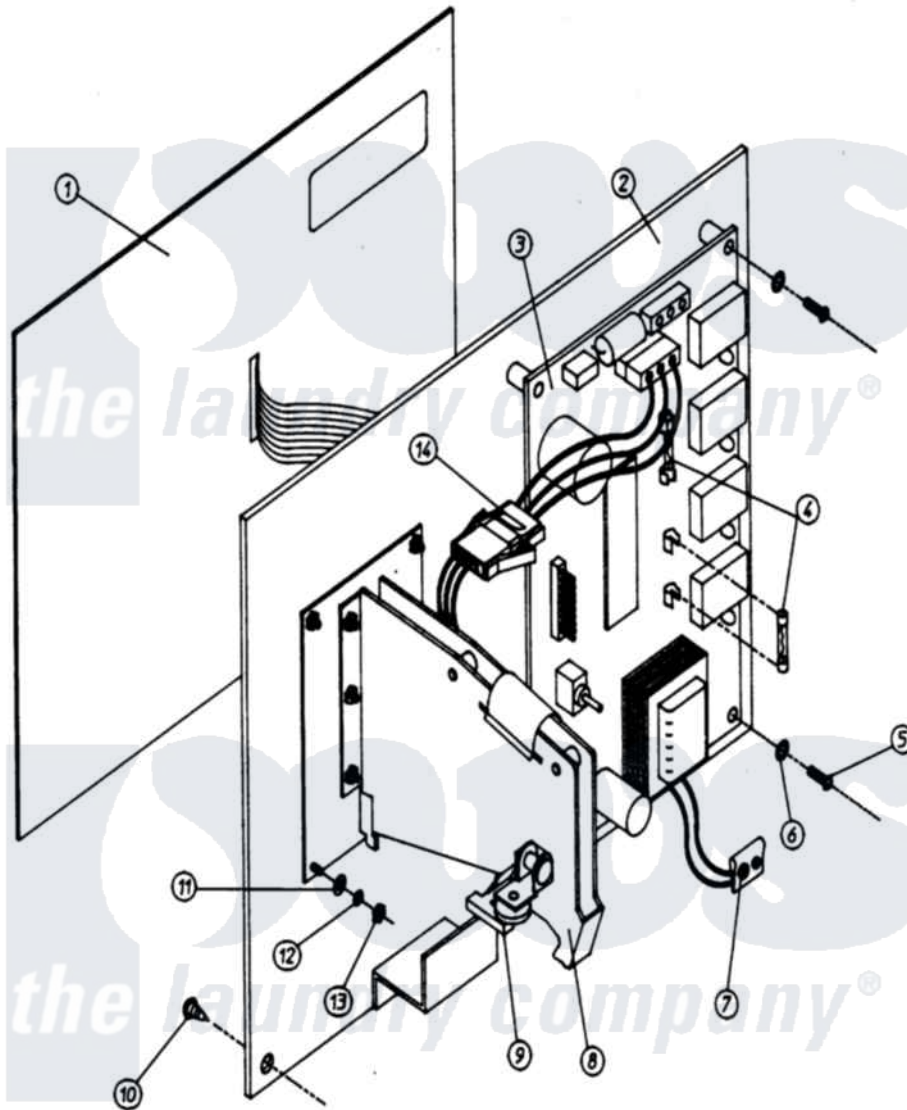

Maytag MDG32PC2AW 09 - CONTROL PANEL ASSEMBLY (DMC)

Maytag [Residential Maytag MDG32PC2AW Dryer Parts](#) Parts Diagram 09 - CONTROL PANEL ASSEMBLY (DMC)
 Click on the part number to view part

Item	Original Part Number	Replaced By	Status	Part Description
000	W10124350		Not Available	ORDER PARTS FROM AMERICAN DRYER CORP AT 508-678-9000
001	A112540			LABEL, KEYBOARD (25C) SPECIFY COLOR WHEN ORDERING
002	A801231	801231		430 PH5 Ct
"	A801266	801266		430 PH5 CO
"	A824007		Not Available	PANEL, CONTROL ASSEMBLY (INCLUDES 1, 2, 3, 4, 5, 6, 7,
003	A137240		Not Available	CONTROLLER (DMC PHASE 5)
004	A136058	136058		25A 125V
005	A150005			6-32 X 1 4
006	A153010	153010		6 Internal
007	A824998	824998		Phase-5 BA
008	A125150	W10149163		430 .25 CO
009	A137056	W10146742		Optical SW

010	A130301	W10146732	L225 Tod3
011	A153046		Not Available WASHER, FLAT (No.4)
012	A153045	153045	4 Split L
013	A152016	152016	4-40 Hex N
014	A824867	824867	Ad 320 330