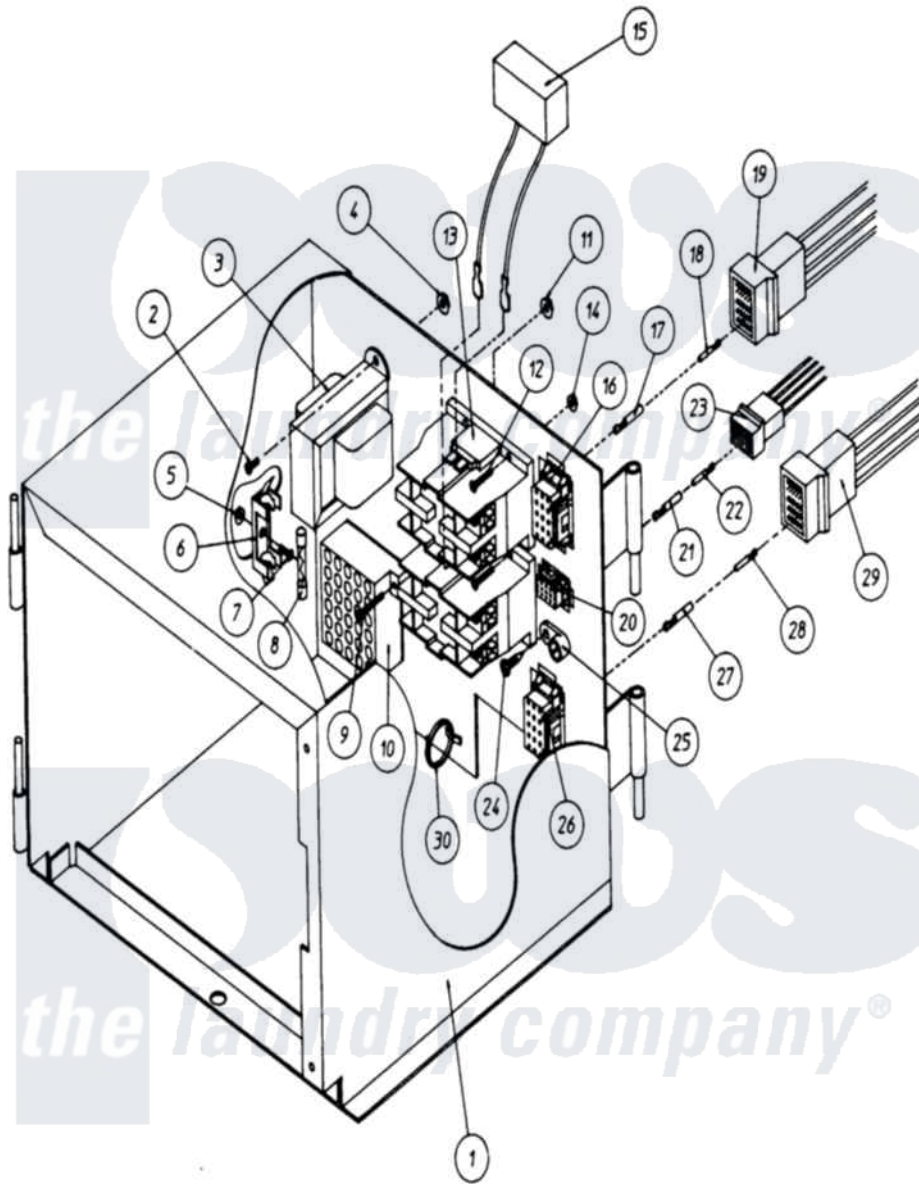

# Maytag MDG32PC2AW 10 - CONTROL BOX ASSEMBLY (DMC)

Maytag Residential Maytag MDG32PC2AW Dryer Parts Parts Diagram 10 - CONTROL BOX ASSEMBLY (DMC)  
 Click on the part number to view part

Item	Original Part Number	Replaced By	Status	Part Description
000	W10124350		Not Available	ORDER PARTS FROM AMERICAN DRYER CORP AT 508-678-9000
001	A824440	<a href="#">824440</a>		430 Electr
002	A150103	<a href="#">150103</a>		8-32 X 3 4
003	A141403		Not Available	TRANSFORMER (24 VAC) (FOR MICROPROCESSOR MODELS)
004	A151001	<a href="#">W10146764</a>		8-32 Pal N
005	A151000	<a href="#">WH12X195</a>		Switch Assembly
006	A136008	<a href="#">136008</a>		Fuse Block
007	A150002	<a href="#">150002</a>		6-32 X 1
008	A136057	<a href="#">W10146739</a>		0.5 A 250
009	A150002	<a href="#">150002</a>		6-32 X 1
010	A120715	<a href="#">W10146700</a>		30 Pos Ter
011	A151000	<a href="#">WH12X195</a>		Switch Assembly
012	A150103	<a href="#">150103</a>		8-32 X 3 4
013	A132451			CONTACTOR, TWO POLE