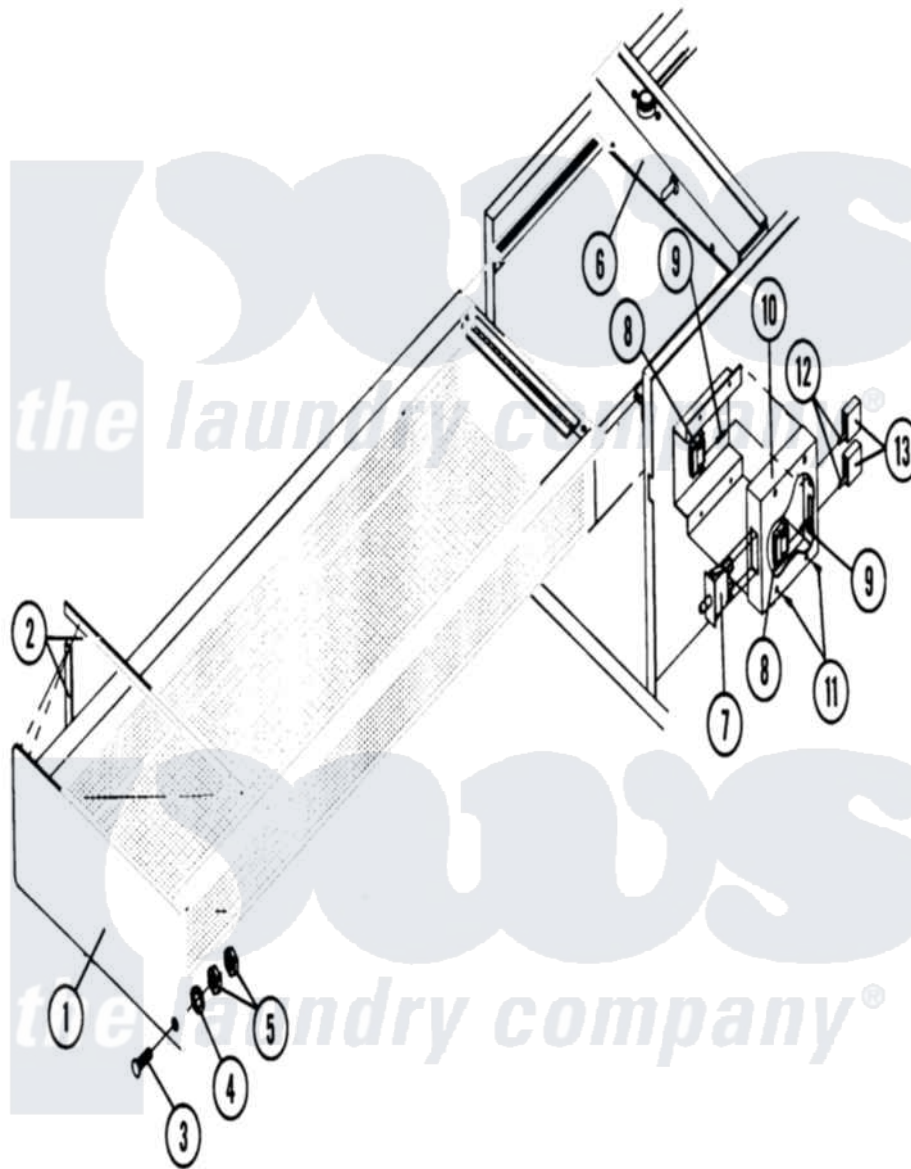

Maytag MDG32PC2AW 11 - LINT BASKET & LINT SWITCH BOX

Maytag Residential Maytag MDG32PC2AW Dryer Parts Parts Diagram 11 - LINT BASKET & LINT SWITCH BOX
 Click on the part number to view part

| Item | Original Part Number | Replaced By | Status | Part Description |
|------|----------------------|---------------------------|---------------|--|
| 000 | W10124350 | | Not Available | ORDER PARTS FROM AMERICAN DRYER CORP AT 508-678-9000 |
| 001 | A800436 | 800436 | | 430 Lint B |
| 002 | A117600 | | Not Available | TAPE, NOISE SUPPRESSOR (SOLD IN FEET) |
| 003 | A153526 | 153526 | | 1 4-20 X 1 |
| 004 | A153007 | 153007 | | 1 4 Split |
| 005 | A152002 | 152002 | | 1 4-20 Hex |
| 006 | A880258 | W10147996 | | 430 Top SE |
| 007 | A122116 | | Not Available | SWITCH, LINT BASKET |
| 008 | A122605 | 122605 | | 4 Pin Cmnl |
| 009 | A122701 | 122701 | | MNL Socket |
| 010 | A304037 | 304037 | | 430 120 LI |
| " | A800261 | W10147007 | | 430 170 12 |
| 011 | A150301 | 150301 | | 8-18 X 7 |
| 012 | A122700 | 122700 | | MNL Pin S |