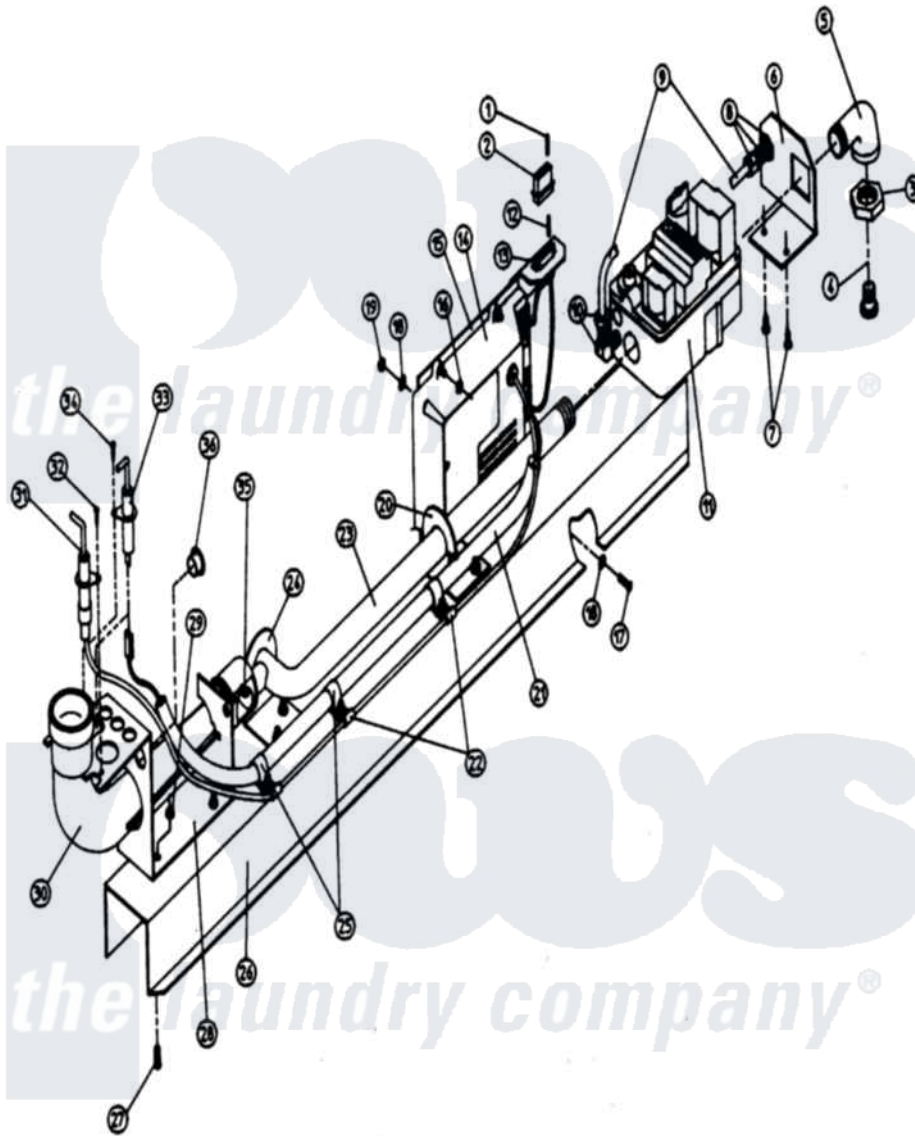

Maytag MDG32PC2AW 13 - GAS VALVE TRAIN ASSEMBLY

Maytag Residential Maytag MDG32PC2AW Dryer Parts Parts Diagram 13 - GAS VALVE TRAIN ASSEMBLY
 Click on the part number to view part

Item	Original Part Number	Replaced By	Status	Part Description
000	W10124350		Not Available	ORDER PARTS FROM AMERICAN DRYER CORP AT 508-678-9000
001	A122700	122700		MNL Pin S
002	A122604	W10146714		4 Pin Cmnl
003	A141325		Not Available	COLLAR, TAIL PIECE
004	A141303		Not Available	TAIL PIECE, 1/2" UNION
005	A142506	142506		1 2 X 1 2
006	A318712	318712		320 330 43
007	A150301	150301		8-18 X 7
008	A143259	143259		Bulkhd Fit
009	A143100		Not Available	TUBING, ALUMINUM (1/4")
010	A143203	143203		Pnp Pilot
011	A128927		Not Available	VALVE, GAS (REDUNDANT) (1/2" 24 VAC, NATURAL GAS)
"	A140411		Not Available	CONVERSION KIT (1/2" 24 VAC GAS VALVE (L.P.) W/O ORIFICES

012	A122701	122701	MNL Socket
013	A122605	122605	4 Pin Cmnl
"	A122801	W10146716	Mate-N-Loc
014	A880815		MODULE, DSI (50HZ/60HZ)
015	A750808		Not Available BRACKET, MOUNTING DSI MODULE
016	A151000	WH12X195	Switch Assembly
017	A153528	153528	8-32 X 1 2
018	A153012	153012	8 Internal
019	A152001	152001	8-32 X 3 8
020	A318711	318711	320 330 43
021	A121060	121060	5 8 Clear
022	A121492	121492	3 16 Plas
023	A141225	141225	19 7 16 S
024	A318700	W10146865	SM Burner
025	A141491		Not Available CLAMP, NYLON (5/8``)
026	A319522	319522	330 430 GA
"	A801022	W10147068	430 Gas VA
027	A153528	153528	8-32 X 1 2
028	A318009	W10146863	215 220 23
029	A151001	W10146764	8-32 Pal N
030	A141130	141130	Up-Shot GA
031	A128917		Not Available IGNITER W/LEAD
032	A150315	150315	6 X 3 8 P
033	A128918		Not Available SENSOR, FLAME
034	A150315	150315	6 X 3 8 P
035	NLA		Not Available ORIFICE, BURNER (LP No.38)
036	A121300	W10149174	Open Close
037	A880119	W10147952	ADG 430 L