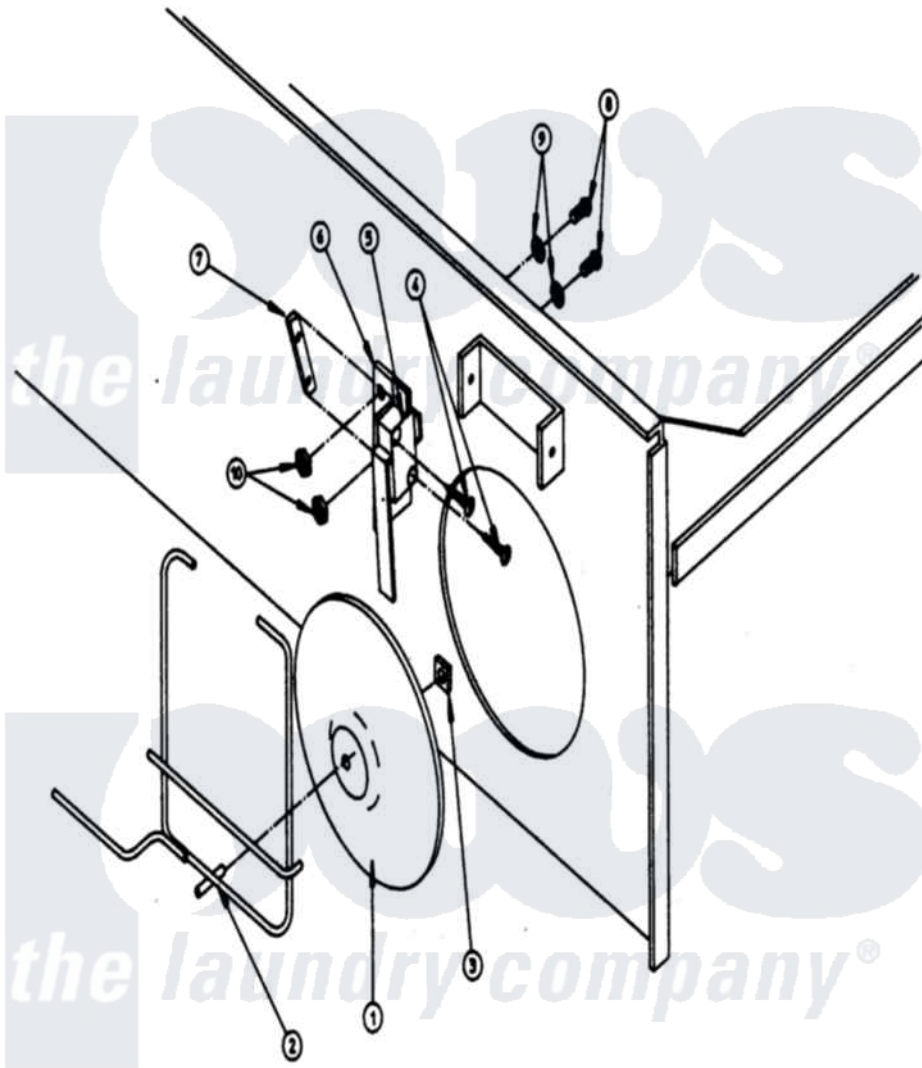

# Maytag MDG32PC2AW 14 - SAIL SWITCH ASSEMBLY

Maytag Residential Maytag MDG32PC2AW Dryer Parts Parts Diagram 14 - SAIL SWITCH ASSEMBLY  
 Click on the part number to view part

Item	Original Part Number	Replaced By	Status	Part Description
000	W10124350		Not Available	ORDER PARTS FROM AMERICAN DRYER CORP AT 508-678-9000
001	A309206		Not Available	DAMPER, SAIL SWITCH
"	A802805		Not Available	SAIL SWITCH ROD & DAMPER ASSY. (INCL. ITEMS 1 THRU 3)
002	A105550	<a href="#">W10146642</a>		320 330 43
003	A154002	<a href="#">154002</a>		1 8 Push O
004	A150303	<a href="#">150303</a>		4 X 3 4 P
005	A122200	<a href="#">122200</a>		Sail Switch
"	A802807	<a href="#">W10147081</a>		320 330 43
006	A319208	<a href="#">319208</a>		320 330 43
007	A154004	<a href="#">154004</a>		Tinneman
008	A150001	<a href="#">150001</a>		6-32 X 1 2
009	A153010	<a href="#">153010</a>		6 Internal
010	A152000			6-32 HEX N